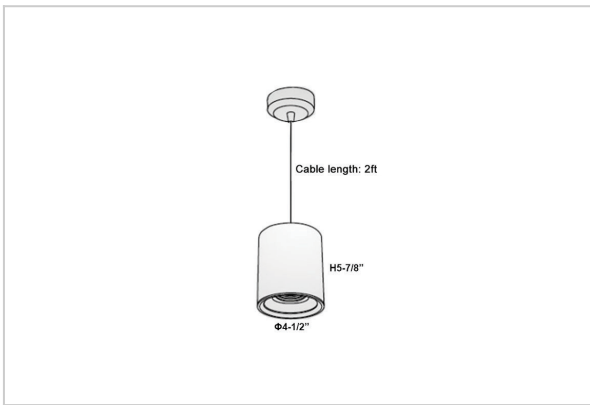

## Product Code : IK-RAuroraPL-25W-30K-WH-90C-45D

Voltage	100 - 277 V AC, 50-60 Hz
Lumen Output	2125lm
Power	25W
CCT	3000K
CRI	>90
Beam Angle	45°
Light Distribution	Flood
LED Light Source	Osram SOLERIQ S 19
Start Time	Instant
Driver	Stand Alone (included)
Operating Position	No Swiveling Type
Dimming	Triac Dimming / 0-10 V Dimming
Heads	Single Head
Finish	White
Height	5-7/8"
Diameter	4-1/2"
Optics	Reflective Cup Structure
Application Area	Guest Room, Restaurant, Meeting Room, Club, Hall, Hotel Entrance

### Beam Spread (Options)

Spot	15°		Medium		30°		Flood		45°	
	ft	Ø	ft	Ø	ft	Ø	ft	Ø	ft	Ø
3.0	0.72		3.0	1.41		3.0	2.03			
9.0	2.15		9.0	4.22		9.0	6.09			
15.0	3.58		15.0	7.04		15.0	10.15			

Aurora is a technologically advanced LED Pendant Light that incorporates electronic gear and a high-quality lens with wide beam spread. While commonly used as task light, the unique and state-of-the-art design of this luminaire also enhances the overall aesthetics of your store.