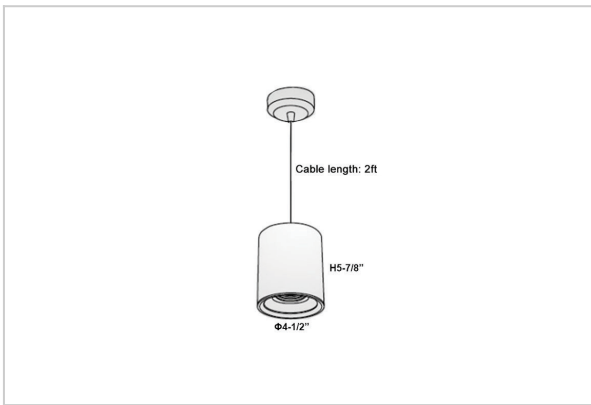

Aurora Pendant Lights

ITEM SKU#: 662187504032

Product Code : IK-RAuroraPL-20W-50K-WH-90C-45D

Voltage	100 - 277 V AC, 50-60 Hz
Lumen Output	1900lm
Power	20W
CCT	5000K
CRI	>90
Beam Angle	45°
Light Distribution	Flood
LED Light Source	Osram SOLERIQ S 19
Start Time	Instant
Driver	Stand Alone (included)
Operating Position	No Swiveling Type
Dimming	Triac Dimming / 0-10 V Dimming
Heads	Single Head
Finish	White
Height	5-7/8"
Diameter	4-1/2"
Optics	Reflective Cup Structure
Application Area	Guest Room, Restaurant, Meeting Room, Club, Hall, Hotel Entrance

Beam Spread (Options)

Spot	15°		Medium		30°		Flood		45°	
	ft	Ø	ft	Ø	ft	Ø	ft	Ø	ft	Ø
3.0	0.72		3.0	1.41		3.0	2.03		3.0	2.03
9.0	2.15		9.0	4.22		9.0	6.09		9.0	6.09
15.0	3.58		15.0	7.04		15.0	10.15		15.0	10.15