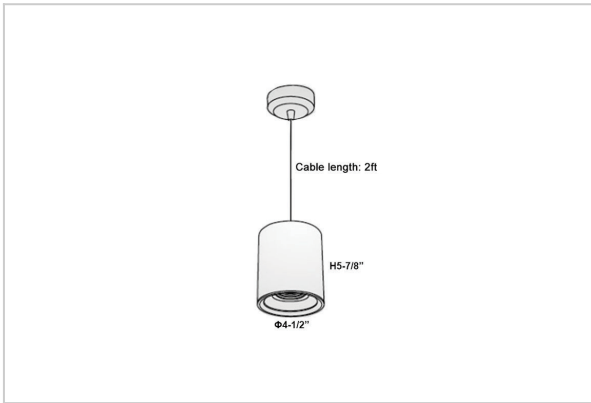

Aurora Pendant Lights

ITEM SKU#: 662187504025

Product Code : IK-RAuroraPL-20W-40K-WH-90C-45D

Voltage	100 - 277 V AC, 50-60 Hz
Lumen Output	1800lm
Power	20W
CCT	4000K
CRI	>90
Beam Angle	45°
Light Distribution	Flood
LED Light Source	Osram SOLERIQ S 19
Start Time	Instant
Driver	Stand Alone (included)
Operating Position	No Swiveling Type
Dimming	Triac Dimming / 0-10 V Dimming
Heads	Single Head
Finish	White
Height	5-7/8"
Diameter	4-1/2"
Optics	Reflective Cup Structure
Application Area	Guest Room, Restaurant, Meeting Room, Club, Hall, Hotel Entrance

Beam Spread (Options)

Spot	15°		Medium		30°		Flood		45°	
	ft	Ø	ft	Ø	ft	Ø	ft	Ø	ft	Ø
3.0	0.72		3.0	1.41		3.0	2.03		3.0	2.03
9.0	2.15		9.0	4.22		9.0	6.09		9.0	6.09
15.0	3.58		15.0	7.04		15.0	10.15		15.0	10.15