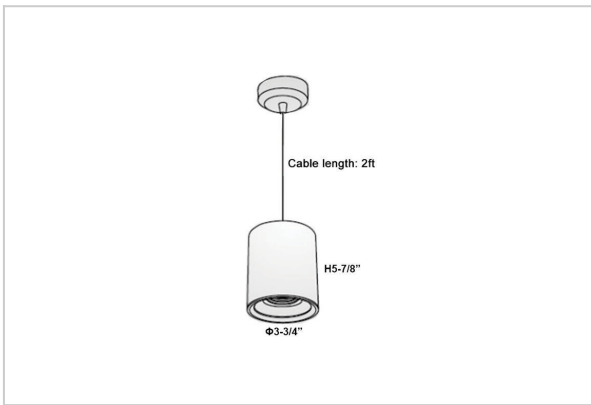

Aurora Pendant Lights

ITEM SKU#: 662187503981

Product Code : IK-RAuroraPL-15W-40K-WH-90C-45D

Voltage	100 - 277 V AC, 50-60 Hz
Lumen Output	1350lm
Power	15W
CCT	4000K
CRI	>90
Beam Angle	45°
Light Distribution	Flood
LED Light Source	Osram SOLERIQ S 19
Start Time	Instant
Driver	Stand Alone (included)
Operating Position	No Swiveling Type
Dimming	Triac Dimming / 0-10 V Dimming
Heads	Single Head
Finish	White
Height	5-7/8"
Diameter	3-3/4"
Optics	Reflective Cup Structure
Application Area	Guest Room, Restaurant, Meeting Room, Club, Hall, Hotel Entrance

Beam Spread (Options)

Spot	15°		Medium		30°		Flood		45°	
	ft	Ø	ft	Ø	ft	Ø	ft	Ø	ft	Ø
3.0	0.72		3.0	1.41		3.0	2.03			
9.0	2.15		9.0	4.22		9.0	6.09			
15.0	3.58		15.0	7.04		15.0	10.15			

Aurora is a technologically advanced LED Pendant Light that incorporates electronic gear and a high-quality lens with wide beam spread. While commonly used as task light, the unique and state-of-the-art design of this luminaire also enhances the overall aesthetics of your store.