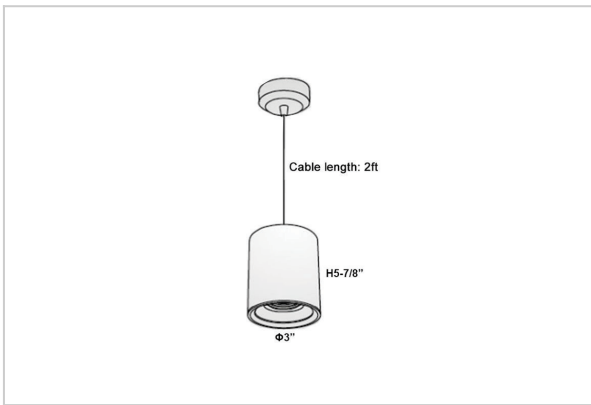

Aurora Pendant Lights

ITEM SKU#: 662187503950

Product Code : IK-RAuroraPL-12W-50K-WH-90C-45D

Voltage	100 - 277 V AC, 50-60 Hz
Lumen Output	1140lm
Power	12W
CCT	5000K
CRI	>90
Beam Angle	45°
Light Distribution	Flood
LED Light Source	Osram SOLERIQ S 19
Start Time	Instant
Driver	Stand Alone (included)
Operating Position	No Swiveling Type
Dimming	Triac Dimming / 0-10 V Dimming
Heads	Single Head
Finish	White
Height	5-7/8"
Diameter	3"
Optics	Reflective Cup Structure
Application Area	Guest Room, Restaurant, Meeting Room, Club, Hall, Hotel Entrance

Beam Spread (Options)

Spot	15°		Medium		30°		Flood		45°	
	ft	Ø	ft	Ø	ft	Ø	ft	Ø	ft	Ø
3.0	0.72		3.0	1.41		3.0	2.03			
9.0	2.15		9.0	4.22		9.0	6.09			
15.0	3.58		15.0	7.04		15.0	10.15			

Aurora is a technologically advanced LED Pendant Light that incorporates electronic gear and a high-quality lens with wide beam spread. While commonly used as task light, the unique and state-of-the-art design of this luminaire also enhances the overall aesthetics of your store.