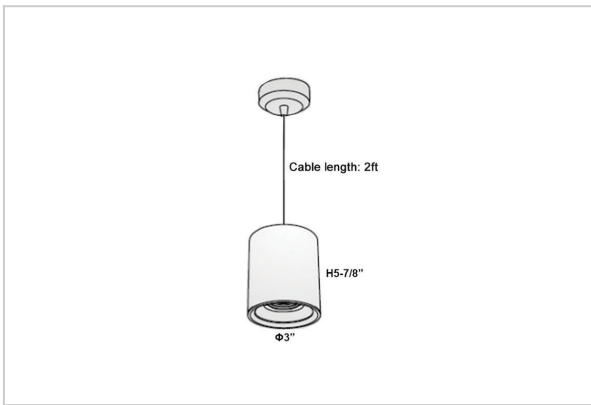

## Product Code : IK-RAuroraPL-12W-40K-WH-90C-45D

Voltage	100 - 277 V AC, 50-60 Hz
Lumen Output	1080lm
Power	12W
CCT	4000K
CRI	>90
Beam Angle	45°
Light Distribution	Flood
LED Light Source	Osram SOLERIQ S 19
Start Time	Instant
Driver	Stand Alone (included)
Operating Position	No Swiveling Type
Dimming	Triac Dimming / 0-10 V Dimming
Heads	Single Head
Finish	White
Height	5-7/8"
Diameter	3"
Optics	Reflective Cup Structure
Application Area	Guest Room, Restaurant, Meeting Room, Club, Hall, Hotel Entrance

### Beam Spread (Options)

Spot	15°		Medium		30°		Flood		45°	
	ft	Ø	ft	Ø	ft	Ø	ft	Ø	ft	Ø
3.0	0.72		3.0	1.41		3.0	2.03		3.0	2.03
9.0	2.15		9.0	4.22		9.0	6.09		9.0	6.09
15.0	3.58		15.0	7.04		15.0	10.15		15.0	10.15