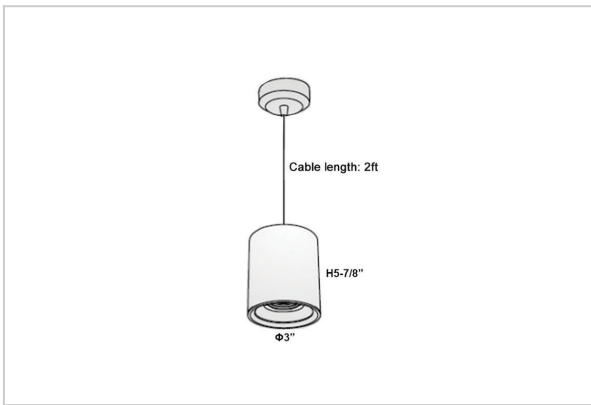

Aurora Pendant Lights

ITEM SKU#: 662187503929

Product Code : IK-RAuroraPL-12W-27K-WH-90C-45D

Voltage	100 - 277 V AC, 50-60 Hz
Lumen Output	960lm
Power	12W
CCT	2700K
CRI	>90
Beam Angle	45°
Light Distribution	Flood
LED Light Source	Osram SOLERIQ S 19
Start Time	Instant
Driver	Stand Alone (included)
Operating Position	No Swiveling Type
Dimming	Triac Dimming / 0-10 V Dimming
Heads	Single Head
Finish	White
Height	5-7/8"
Diameter	3"
Optics	Reflective Cup Structure
Application Area	Guest Room, Restaurant, Meeting Room, Club, Hall, Hotel Entrance

Beam Spread (Options)

Spot	15°		Medium		30°		Flood		45°	
	ft	Ø	ft	Ø	ft	Ø	ft	Ø	ft	Ø
3.0	0.72		3.0	1.41		3.0	2.03		3.0	2.03
9.0	2.15		9.0	4.22		9.0	6.09		9.0	6.09
15.0	3.58		15.0	7.04		15.0	10.15		15.0	10.15