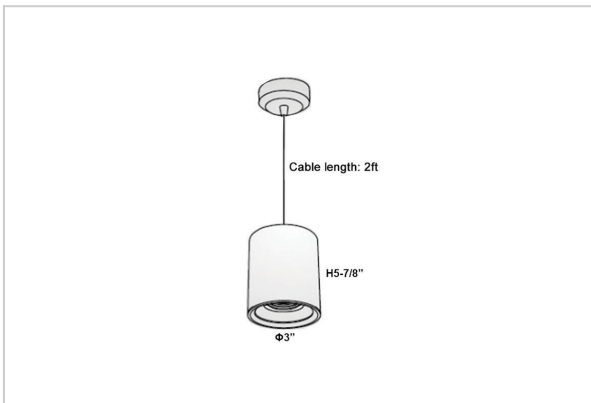

Aurora Pendant Lights

ITEM SKU#: 662187503912

Product Code : IK-RAuroraPL-8W-50K-WH-90C-45D

Voltage	100 - 277 V AC, 50-60 Hz
Lumen Output	760lm
Power	8W
CCT	5000K
CRI	>90
Beam Angle	45°
Light Distribution	Flood
LED Light Source	Osram SOLERIQ S 19
Start Time	Instant
Driver	Stand Alone (included)
Operating Position	No Swiveling Type
Dimming	Triac Dimming / 0-10 V Dimming
Heads	Single Head
Finish	White
Height	5-7/8"
Diameter	3"
Optics	Reflective Cup Structure
Application Area	Guest Room, Restaurant, Meeting Room, Club, Hall, Hotel Entrance

Beam Spread (Options)

Spot	15°		Medium		30°		Flood		45°	
	ft	Ø	ft	Ø	ft	Ø	ft	Ø	ft	Ø
3.0	0.72		3.0	1.41		3.0	2.03			
9.0	2.15		9.0	4.22		9.0	6.09			
15.0	3.58		15.0	7.04		15.0	10.15			

Aurora is a technologically advanced LED Pendant Light that incorporates electronic gear and a high-quality lens with wide beam spread. While commonly used as task light, the unique and state-of-the-art design of this luminaire also enhances the overall aesthetics of your store.