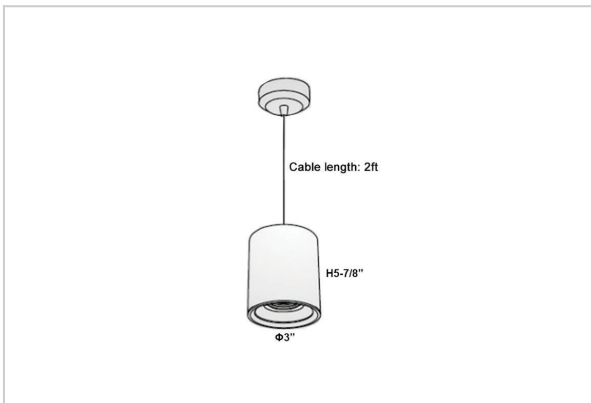

## Product Code : IK-RAuroraPL-8W-27K-WH-90C-45D

Voltage	100 - 277 V AC, 50-60 Hz
Lumen Output	640lm
Power	8W
CCT	2700K
CRI	>90
Beam Angle	45°
Light Distribution	Flood
LED Light Source	Osram SOLERIQ S 19
Start Time	Instant
Driver	Stand Alone (included)
Operating Position	No Swiveling Type
Dimming	Triac Dimming / 0-10 V Dimming
Heads	Single Head
Finish	White
Height	5-7/8"
Diameter	3"
Optics	Reflective Cup Structure
Application Area	Guest Room, Restaurant, Meeting Room, Club, Hall, Hotel Entrance

### Beam Spread (Options)

Spot	15°		Medium		30°		Flood		45°	
	ft	Ø	ft	Ø	ft	Ø	ft	Ø	ft	Ø
3.0	0.72		3.0	1.41		3.0	2.03		3.0	2.03
9.0	2.15		9.0	4.22		9.0	6.09		9.0	6.09
15.0	3.58		15.0	7.04		15.0	10.15		15.0	10.15