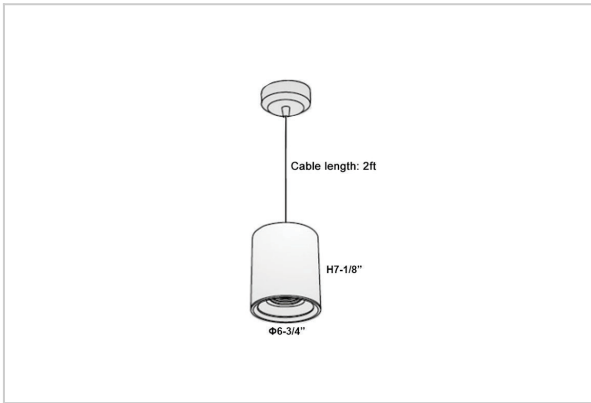

Aurora Pendant Lights

ITEM SKU#: 662187503790

Product Code : IK-RAuroraPL-50W-30K-BL-90C-45D

Voltage	100 - 277 V AC, 50-60 Hz
Lumen Output	4250lm
Power	50W
CCT	3000K
CRI	>90
Beam Angle	45°
Light Distribution	Flood
LED Light Source	Osram SOLERIQ S 19
Start Time	Instant
Driver	Stand Alone (included)
Operating Position	No Swiveling Type
Dimming	Triac Dimming / 0-10 V Dimming
Heads	Single Head
Finish	Black
Height	7-1/8"
Diameter	6-3/4"
Optics	Reflective Cup Structure
Application Area	Guest Room, Restaurant, Meeting Room, Club, Hall, Hotel Entrance

Beam Spread (Options)

Spot	15°		Medium		30°		Flood		45°	
	ft	Ø	ft	Ø	ft	Ø	ft	Ø	ft	Ø
3.0	0.72		3.0	1.41		3.0	2.03		3.0	2.03
9.0	2.15		9.0	4.22		9.0	6.09		9.0	6.09
15.0	3.58		15.0	7.04		15.0	10.15		15.0	10.15