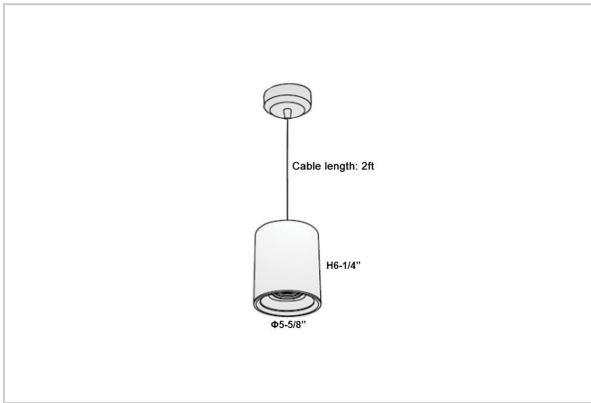

Aurora Pendant Lights

ITEM SKU#: 662187503776

Product Code : IK-RAuroraPL-40W-50K-BL-90C-45D

Voltage	100 - 277 V AC, 50-60 Hz
Lumen Output	3800lm
Power	40W
CCT	5000K
CRI	>90
Beam Angle	45°
Light Distribution	Flood
LED Light Source	Osram SOLERIQ S 19
Start Time	Instant
Driver	Stand Alone (included)
Operating Position	No Swiveling Type
Dimming	Triac Dimming / 0-10 V Dimming
Heads	Single Head
Finish	Black
Height	6-1/4"
Diameter	5-5/8"
Optics	Reflective Cup Structure
Application Area	Guest Room, Restaurant, Meeting Room, Club, Hall, Hotel Entrance

Beam Spread (Options)

Spot	15°		Medium		30°		Flood		45°	
	ft	Ø	ft	Ø	ft	Ø	ft	Ø	ft	Ø
3.0	0.72		3.0	1.41		3.0	2.03		3.0	2.03
9.0	2.15		9.0	4.22		9.0	6.09		9.0	6.09
15.0	3.58		15.0	7.04		15.0	10.15		15.0	10.15

Aurora is a technologically advanced LED Pendant Light that incorporates electronic gear and a high-quality lens with wide beam spread. While commonly used as task light, the unique and state-of-the-art design of this luminaire also enhances the overall aesthetics of your store.