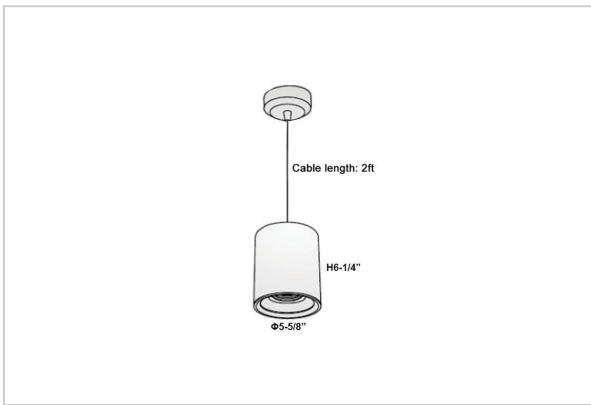

Aurora Pendant Lights

ITEM SKU#: 662187503769

Product Code : IK-RAuroraPL-40W-40K-BL-90C-45D

Voltage	100 - 277 V AC, 50-60 Hz
Lumen Output	3600lm
Power	40W
CCT	4000K
CRI	>90
Beam Angle	45°
Light Distribution	Flood
LED Light Source	Osram SOLERIQ S 19
Start Time	Instant
Driver	Stand Alone (included)
Operating Position	No Swiveling Type
Dimming	Triac Dimming / 0-10 V Dimming
Heads	Single Head
Finish	Black
Height	6-1/4"
Diameter	5-5/8"
Optics	Reflective Cup Structure
Application Area	Guest Room, Restaurant, Meeting Room, Club, Hall, Hotel Entrance

Beam Spread (Options)

Spot	15°		Medium		30°		Flood		45°	
	ft	Ø	ft	Ø	ft	Ø	ft	Ø	ft	Ø
3.0	0.72		3.0	1.41		3.0	2.03		3.0	2.03
9.0	2.15		9.0	4.22		9.0	6.09		9.0	6.09
15.0	3.58		15.0	7.04		15.0	10.15		15.0	10.15

Aurora is a technologically advanced LED Pendant Light that incorporates electronic gear and a high-quality lens with wide beam spread. While commonly used as task light, the unique and state-of-the-art design of this luminaire also enhances the overall aesthetics of your store.