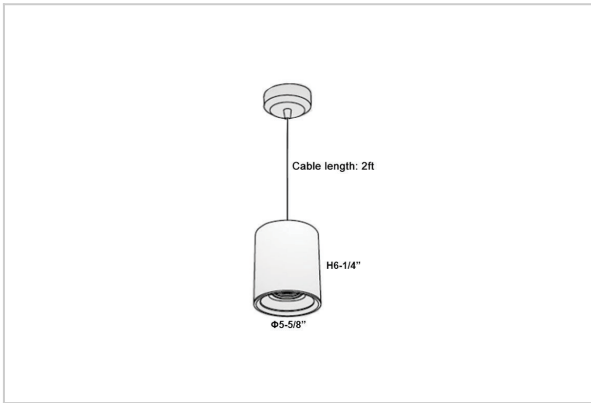

Aurora Pendant Lights

ITEM SKU#: 662187503769

Product Code : IK-RAuroraPL-40W-40K-BL-90C-45D

| | |
|--------------------|--|
| Voltage | 100 - 277 V AC, 50-60 Hz |
| Lumen Output | 3600lm |
| Power | 40W |
| CCT | 4000K |
| CRI | >90 |
| Beam Angle | 45° |
| Light Distribution | Flood |
| LED Light Source | Osram SOLERIQ S 19 |
| Start Time | Instant |
| Driver | Stand Alone (included) |
| Operating Position | No Swiveling Type |
| Dimming | Triac Dimming / 0-10 V Dimming |
| Heads | Single Head |
| Finish | Black |
| Height | 6-1/4" |
| Diameter | 5-5/8" |
| Optics | Reflective Cup Structure |
| Application Area | Guest Room, Restaurant, Meeting Room, Club, Hall, Hotel Entrance |

Beam Spread (Options)

| Spot | 15° | | Medium | | 30° | | Flood | | 45° | |
|------|------|------|--------|------|-------|------|-------|------|-------|-------|
| | ft | Ø | ft | Ø | ft | Ø | ft | Ø | ft | Ø |
| 3.0 | 0.72 | 3.0 | 1.41 | 3.0 | 2.03 | 3.0 | 2.03 | 3.0 | 2.03 | 2.03 |
| 9.0 | 2.15 | 9.0 | 4.22 | 9.0 | 6.09 | 9.0 | 6.09 | 9.0 | 6.09 | 6.09 |
| 15.0 | 3.58 | 15.0 | 7.04 | 15.0 | 10.15 | 15.0 | 10.15 | 15.0 | 10.15 | 10.15 |

Aurora is a technologically advanced LED Pendant Light that incorporates electronic gear and a high-quality lens with wide beam spread. While commonly used as task light, the unique and state-of-the-art design of this luminaire also enhances the overall aesthetics of your store.