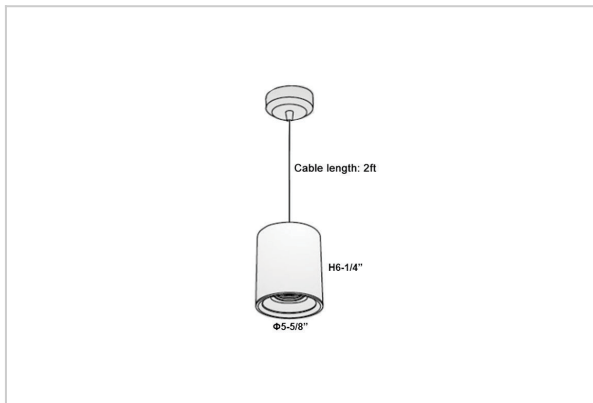

## Product Code : IK-RAuroraPL-40W-30K-BL-90C-45D

Voltage	100 - 277 V AC, 50-60 Hz
Lumen Output	3400lm
Power	40W
CCT	3000K
CRI	>90
Beam Angle	45°
Light Distribution	Flood
LED Light Source	Osram SOLERIQ S 19
Start Time	Instant
Driver	Stand Alone (included)
Operating Position	No Swiveling Type
Dimming	Triac Dimming / 0-10 V Dimming
Heads	Single Head
Finish	Black
Height	6-1/4"
Diameter	5-5/8"
Optics	Reflective Cup Structure
Application Area	Guest Room, Restaurant, Meeting Room, Club, Hall, Hotel Entrance

### Beam Spread (Options)

Spot	15°		Medium		30°		Flood		45°	
	ft	Ø	ft	Ø	ft	Ø	ft	Ø	ft	Ø
3.0	0.72		3.0	1.41		3.0	2.03		3.0	2.03
9.0	2.15		9.0	4.22		9.0	6.09		9.0	6.09
15.0	3.58		15.0	7.04		15.0	10.15		15.0	10.15