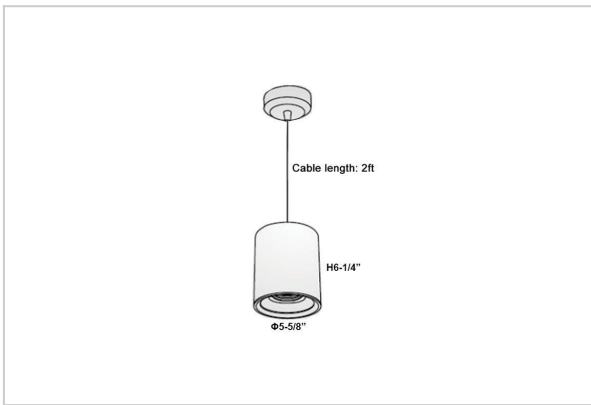

## Product Code : IK-RAuroraPL-40W-30K-BL-90C-45D

Voltage	100 - 277 V AC, 50-60 Hz
Lumen Output	3400lm
Power	40W
CCT	3000K
CRI	>90
Beam Angle	45°
Light Distribution	Flood
LED Light Source	Osram SOLERIQ S 19
Start Time	Instant
Driver	Stand Alone (included)
Operating Position	No Swiveling Type
Dimming	Triac Dimming / 0-10 V Dimming
Heads	Single Head
Finish	Black
Height	6-1/4"
Diameter	5-5/8"
Optics	Reflective Cup Structure
Application Area	Guest Room, Restaurant, Meeting Room, Club, Hall, Hotel Entrance

### Beam Spread (Options)

Spot	15°		Medium		30°		Flood		45°	
	ft	Ø	ft	Ø	ft	Ø	ft	Ø	ft	Ø
3.0	0.72		3.0	1.41		3.0	2.03		3.0	2.03
9.0	2.15		9.0	4.22		9.0	6.09		9.0	6.09
15.0	3.58		15.0	7.04		15.0	10.15		15.0	10.15