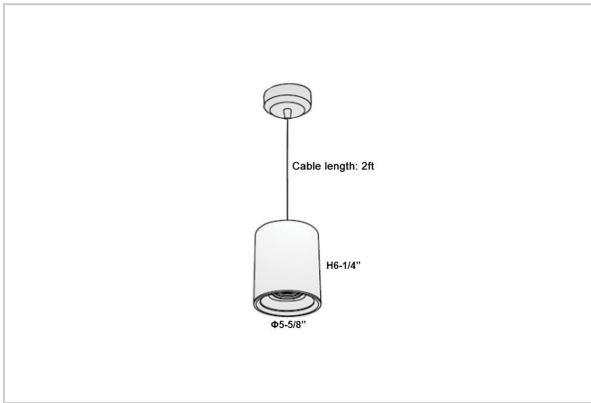

Aurora Pendant Lights

ITEM SKU#: 662187503745

Product Code : IK-RAuroraPL-40W-27K-BL-90C-45D

Voltage	100 - 277 V AC, 50-60 Hz
Lumen Output	3200lm
Power	40W
CCT	2700K
CRI	>90
Beam Angle	45°
Light Distribution	Flood
LED Light Source	Osram SOLERIQ S 19
Start Time	Instant
Driver	Stand Alone (included)
Operating Position	No Swiveling Type
Dimming	Triac Dimming / 0-10 V Dimming
Heads	Single Head
Finish	Black
Height	6-1/4"
Diameter	5-5/8"
Optics	Reflective Cup Structure
Application Area	Guest Room, Restaurant, Meeting Room, Club, Hall, Hotel Entrance

Beam Spread (Options)

Spot	15°		Medium		30°		Flood		45°	
	ft	Ø	ft	Ø	ft	Ø	ft	Ø	ft	Ø
3.0	0.72		3.0	1.41		3.0	2.03			
9.0	2.15		9.0	4.22		9.0	6.09			
15.0	3.58		15.0	7.04		15.0	10.15			

Aurora is a technologically advanced LED Pendant Light that incorporates electronic gear and a high-quality lens with wide beam spread. While commonly used as task light, the unique and state-of-the-art design of this luminaire also enhances the overall aesthetics of your store.