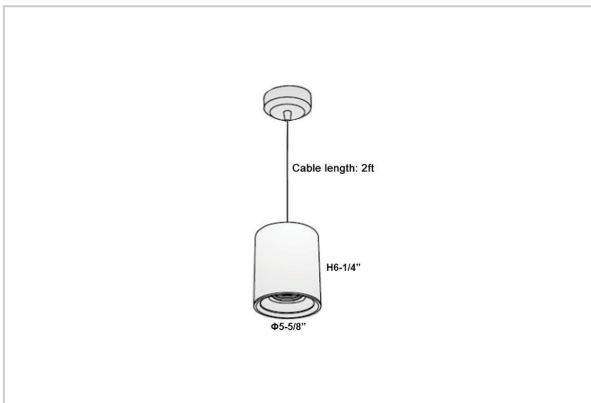

Aurora Pendant Lights

ITEM SKU#: 662187503738

Product Code : IK-RAuroraPL-30W-50K-BL-90C-45D

Voltage	100 - 277 V AC, 50-60 Hz
Lumen Output	2850lm
Power	30W
CCT	5000K
CRI	>90
Beam Angle	45°
Light Distribution	Flood
LED Light Source	Osram SOLERIQ S 19
Start Time	Instant
Driver	Stand Alone (included)
Operating Position	No Swiveling Type
Dimming	Triac Dimming / 0-10 V Dimming
Heads	Single Head
Finish	Black
Height	6-1/4"
Diameter	5-5/8"
Optics	Reflective Cup Structure
Application Area	Guest Room, Restaurant, Meeting Room, Club, Hall, Hotel Entrance

Beam Spread (Options)

Spot	15°		Medium		30°		Flood		45°	
	ft	Ø	ft	Ø	ft	Ø	ft	Ø	ft	Ø
3.0	0.72		3.0	1.41		3.0	2.03			
9.0	2.15		9.0	4.22		9.0	6.09			
15.0	3.58		15.0	7.04		15.0	10.15			

Aurora is a technologically advanced LED Pendant Light that incorporates electronic gear and a high-quality lens with wide beam spread. While commonly used as task light, the unique and state-of-the-art design of this luminaire also enhances the overall aesthetics of your store.