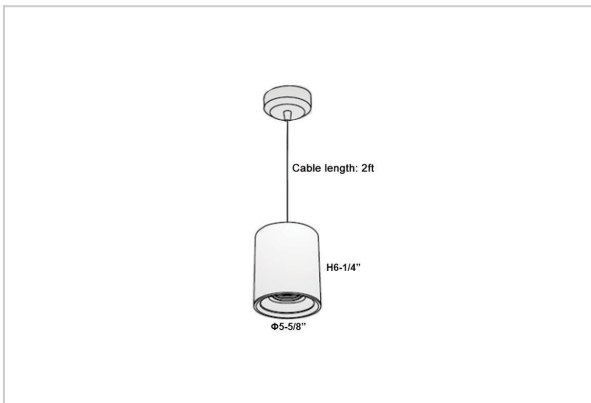

Aurora Pendant Lights

ITEM SKU#: 662187503721

Product Code : IK-RAuroraPL-30W-40K-BL-90C-45D

Voltage	100 - 277 V AC, 50-60 Hz
Lumen Output	2700lm
Power	30W
CCT	4000K
CRI	>90
Beam Angle	45°
Light Distribution	Flood
LED Light Source	Osram SOLERIQ S 19
Start Time	Instant
Driver	Stand Alone (included)
Operating Position	No Swiveling Type
Dimming	Triac Dimming / 0-10 V Dimming
Heads	Single Head
Finish	Black
Height	6-1/4"
Diameter	5-5/8"
Optics	Reflective Cup Structure
Application Area	Guest Room, Restaurant, Meeting Room, Club, Hall, Hotel Entrance

Beam Spread (Options)

Spot	15°		Medium		30°		Flood		45°	
	ft	Ø	ft	Ø	ft	Ø	ft	Ø	ft	Ø
3.0	0.72		3.0	1.41		3.0	2.03		3.0	2.03
9.0	2.15		9.0	4.22		9.0	6.09		9.0	6.09
15.0	3.58		15.0	7.04		15.0	10.15		15.0	10.15