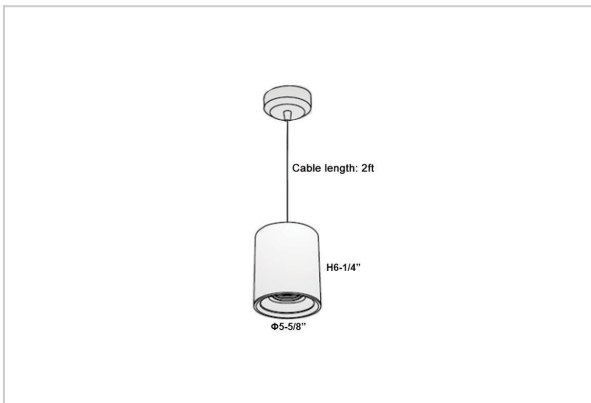

## Product Code : IK-RAuroraPL-30W-30K-BL-90C-45D

Voltage	100 - 277 V AC, 50-60 Hz
Lumen Output	2550lm
Power	30W
CCT	3000K
CRI	>90
Beam Angle	45°
Light Distribution	Flood
LED Light Source	Osram SOLERIQ S 19
Start Time	Instant
Driver	Stand Alone (included)
Operating Position	No Swiveling Type
Dimming	Triac Dimming / 0-10 V Dimming
Heads	Single Head
Finish	Black
Height	6-1/4"
Diameter	5-5/8"
Optics	Reflective Cup Structure
Application Area	Guest Room, Restaurant, Meeting Room, Club, Hall, Hotel Entrance

### Beam Spread (Options)

Spot	15°		Medium		30°		Flood		45°	
	ft	Ø	ft	Ø	ft	Ø	ft	Ø	ft	Ø
3.0	0.72		3.0	1.41		3.0	2.03		3.0	2.03
9.0	2.15		9.0	4.22		9.0	6.09		9.0	6.09
15.0	3.58		15.0	7.04		15.0	10.15		15.0	10.15