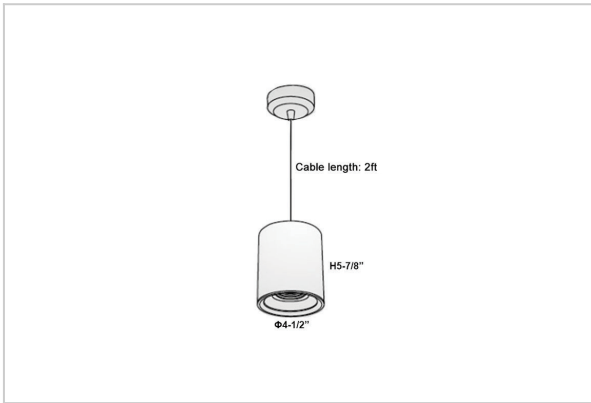

Aurora Pendant Lights

ITEM SKU#: 662187503639

Product Code : IK-RAuroraPL-20W-30K-BL-90C-45D

Voltage	100 - 277 V AC, 50-60 Hz
Lumen Output	1700lm
Power	20W
CCT	3000K
CRI	>90
Beam Angle	45°
Light Distribution	Flood
LED Light Source	Osram SOLERIQ S 19
Start Time	Instant
Driver	Stand Alone (included)
Operating Position	No Swiveling Type
Dimming	Triac Dimming / 0-10 V Dimming
Heads	Single Head
Finish	Black
Height	5-7/8"
Diameter	4-1/2"
Optics	Reflective Cup Structure
Application Area	Guest Room, Restaurant, Meeting Room, Club, Hall, Hotel Entrance

Beam Spread (Options)

Spot	15°		Medium		30°		Flood		45°	
	ft	Ø	ft	Ø	ft	Ø	ft	Ø	ft	Ø
3.0	0.72	3.0	1.41	3.0	2.03	3.0	2.03	3.0	2.03	2.03
9.0	2.15	9.0	4.22	9.0	6.09	9.0	6.09	9.0	6.09	6.09
15.0	3.58	15.0	7.04	15.0	10.15	15.0	10.15	15.0	10.15	10.15