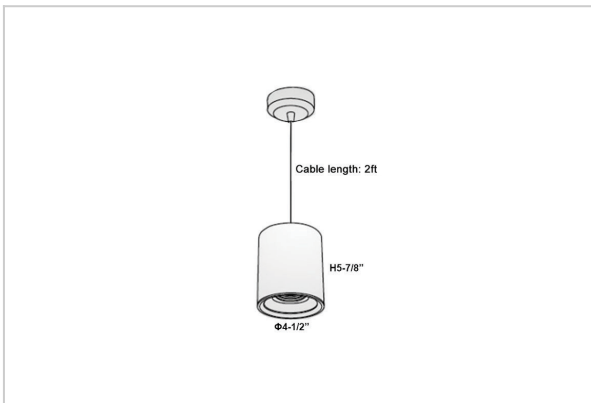

Aurora Pendant Lights

ITEM SKU#: 662187503622

Product Code : IK-RAuroraPL-20W-27K-BL-90C-45D

Voltage	100 - 277 V AC, 50-60 Hz
Lumen Output	1600lm
Power	20W
CCT	2700K
CRI	>90
Beam Angle	45°
Light Distribution	Flood
LED Light Source	Osram SOLERIQ S 19
Start Time	Instant
Driver	Stand Alone (included)
Operating Position	No Swiveling Type
Dimming	Triac Dimming / 0-10 V Dimming
Heads	Single Head
Finish	Black
Height	5-7/8"
Diameter	4-1/2"
Optics	Reflective Cup Structure
Application Area	Guest Room, Restaurant, Meeting Room, Club, Hall, Hotel Entrance

Beam Spread (Options)

Spot	15°		Medium		30°		Flood		45°	
	ft	Ø	ft	Ø	ft	Ø	ft	Ø	ft	Ø
3.0	0.72		3.0	1.41		3.0	2.03		3.0	2.03
9.0	2.15		9.0	4.22		9.0	6.09		9.0	6.09
15.0	3.58		15.0	7.04		15.0	10.15		15.0	10.15