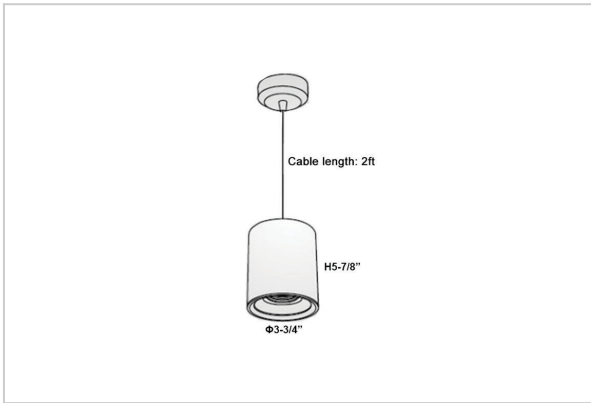

Aurora Pendant Lights

ITEM SKU#: 662187503615

Product Code : IK-RAuroraPL-15W-50K-BL-90C-45D

Voltage	100 - 277 V AC, 50-60 Hz
Lumen Output	1425lm
Power	15W
CCT	5000K
CRI	>90
Beam Angle	45°
Light Distribution	Flood
LED Light Source	Osram SOLERIQ S 19
Start Time	Instant
Driver	Stand Alone (included)
Operating Position	No Swiveling Type
Dimming	Triac Dimming / 0-10 V Dimming
Heads	Single Head
Finish	Black
Height	5-7/8"
Diameter	3-3/4"
Optics	Reflective Cup Structure
Application Area	Guest Room, Restaurant, Meeting Room, Club, Hall, Hotel Entrance

Beam Spread (Options)

Spot	15°		Medium		30°		Flood		45°	
	ft	Ø	ft	Ø	ft	Ø	ft	Ø	ft	Ø
3.0	0.72		3.0	1.41		3.0	2.03		3.0	2.03
9.0	2.15		9.0	4.22		9.0	6.09		9.0	6.09
15.0	3.58		15.0	7.04		15.0	10.15		15.0	10.15