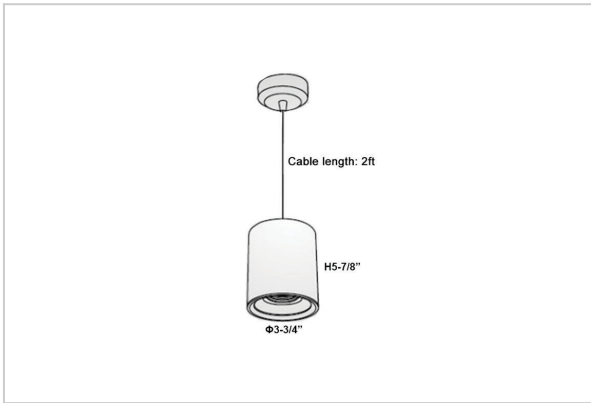

Aurora Pendant Lights

ITEM SKU#: 662187503585

Product Code : IK-RAuroraPL-15W-27K-BL-90C-45D

Voltage	100 - 277 V AC, 50-60 Hz
Lumen Output	1200lm
Power	15W
CCT	2700K
CRI	>90
Beam Angle	45°
Light Distribution	Flood
LED Light Source	Osram SOLERIQ S 19
Start Time	Instant
Driver	Stand Alone (included)
Operating Position	No Swiveling Type
Dimming	Triac Dimming / 0-10 V Dimming
Heads	Single Head
Finish	Black
Height	5-7/8"
Diameter	3-3/4"
Optics	Reflective Cup Structure
Application Area	Guest Room, Restaurant, Meeting Room, Club, Hall, Hotel Entrance

Beam Spread (Options)

Spot	15°		Medium		30°		Flood		45°	
	ft	Ø	ft	Ø	ft	Ø	ft	Ø	ft	Ø
3.0	0.72		3.0	1.41		3.0	2.03			
9.0	2.15		9.0	4.22		9.0	6.09			
15.0	3.58		15.0	7.04		15.0	10.15			

Aurora is a technologically advanced LED Pendant Light that incorporates electronic gear and a high-quality lens with wide beam spread. While commonly used as task light, the unique and state-of-the-art design of this luminaire also enhances the overall aesthetics of your store.