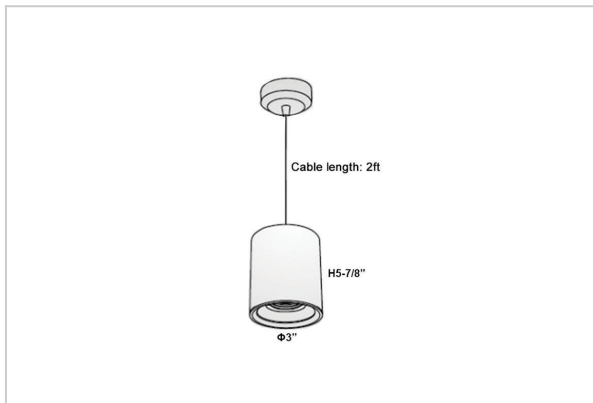

## Product Code : IK-RAuroraPL-12W-50K-BL-90C-45D

Voltage	100 - 277 V AC, 50-60 Hz
Lumen Output	1140lm
Power	12W
CCT	5000K
CRI	>90
Beam Angle	45°
Light Distribution	Flood
LED Light Source	Osram SOLERIQ S 19
Start Time	Instant
Driver	Stand Alone (included)
Operating Position	No Swiveling Type
Dimming	Triac Dimming / 0-10 V Dimming
Heads	Single Head
Finish	Black
Height	5-7/8"
Diameter	3"
Optics	Reflective Cup Structure
Application Area	Guest Room, Restaurant, Meeting Room, Club, Hall, Hotel Entrance

### Beam Spread (Options)

Spot	15°		Medium		30°		Flood		45°	
	ft	Ø	ft	Ø	ft	Ø	ft	Ø	ft	Ø
3.0	0.72		3.0	1.41		3.0	2.03			
9.0	2.15		9.0	4.22		9.0	6.09			
15.0	3.58		15.0	7.04		15.0	10.15			

Aurora is a technologically advanced LED Pendant Light that incorporates electronic gear and a high-quality lens with wide beam spread. While commonly used as task light, the unique and state-of-the-art design of this luminaire also enhances the overall aesthetics of your store.