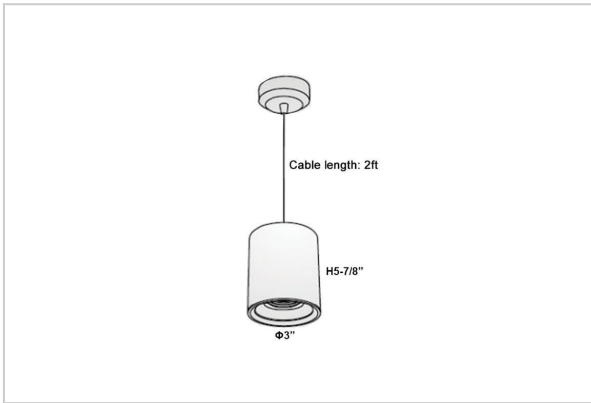

Aurora Pendant Lights

ITEM SKU#: 662187503530

Product Code : IK-RAuroraPL-8W-50K-BL-90C-45D

Voltage	100 - 277 V AC, 50-60 Hz
Lumen Output	760lm
Power	8W
CCT	5000K
CRI	>90
Beam Angle	45°
Light Distribution	Flood
LED Light Source	Osram SOLERIQ S 19
Start Time	Instant
Driver	Stand Alone (included)
Operating Position	No Swiveling Type
Dimming	Triac Dimming / 0-10 V Dimming
Heads	Single Head
Finish	Black
Height	5-7/8"
Diameter	3"
Optics	Reflective Cup Structure
Application Area	Guest Room, Restaurant, Meeting Room, Club, Hall, Hotel Entrance

Beam Spread (Options)

Spot	15°		Medium		30°		Flood		45°	
	ft	Ø	ft	Ø	ft	Ø	ft	Ø	ft	Ø
3.0	0.72		3.0	1.41		3.0	2.03		3.0	2.03
9.0	2.15		9.0	4.22		9.0	6.09		9.0	6.09
15.0	3.58		15.0	7.04		15.0	10.15		15.0	10.15