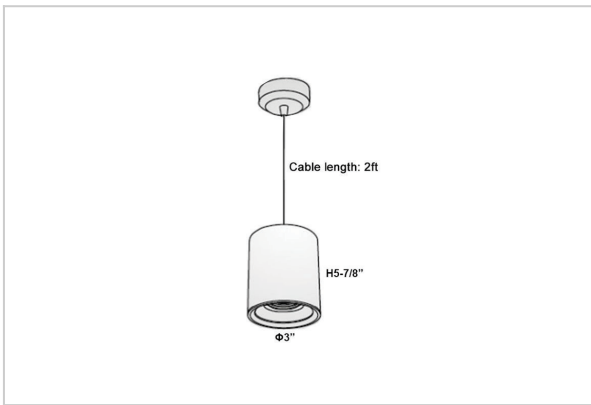

## Product Code : IK-RAuroraPL-55W-30K-WH-90C-30D

Voltage	100 - 277 V AC, 50-60 Hz
Lumen Output	4675lm
Power	55W
CCT	3000K
CRI	>90
Beam Angle	30°
Light Distribution	Medium
LED Light Source	Osram SOLERIQ S 19
Start Time	Instant
Driver	Stand Alone (included)
Operating Position	No Swiveling Type
Dimming	Triac Dimming / 0-10 V Dimming
Heads	Single Head
Finish	White
Height	7-1/8"
Diameter	6-3/4"
Optics	Reflective Cup Structure
Application Area	Guest Room, Restaurant, Meeting Room, Club, Hall, Hotel Entrance

### Beam Spread (Options)

Spot	15°		Medium		30°		Flood		45°	
	ft	Ø	ft	Ø	ft	Ø	ft	Ø	ft	Ø
3.0	0.72		3.0	1.41	3.0	2.03				
9.0	2.15		9.0	4.22	9.0	6.09				
15.0	3.58		15.0	7.04	15.0	10.15				

Aurora is a technologically advanced LED Pendant Light that incorporates electronic gear and a high-quality lens with wide beam spread. While commonly used as task light, the unique and state-of-the-art design of this luminaire also enhances the overall aesthetics of your store.