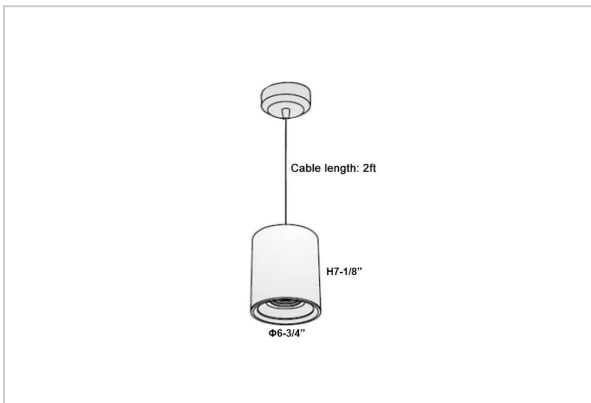

Aurora Pendant Lights

ITEM SKU#: 662187503455

Product Code : IK-RAuroraPL-50W-50K-WH-90C-30D

Voltage	100 - 277 V AC, 50-60 Hz
Lumen Output	4750lm
Power	50W
CCT	5000K
CRI	>90
Beam Angle	30°
Light Distribution	Medium
LED Light Source	Osram SOLERIQ S 19
Start Time	Instant
Driver	Stand Alone (included)
Operating Position	No Swiveling Type
Dimming	Triac Dimming / 0-10 V Dimming
Heads	Single Head
Finish	White
Height	7-1/8"
Diameter	6-3/4"
Optics	Reflective Cup Structure
Application Area	Guest Room, Restaurant, Meeting Room, Club, Hall, Hotel Entrance

Beam Spread (Options)

Spot	15°		Medium		30°		Flood		45°	
	ft	Ø	ft	Ø	ft	Ø	ft	Ø	ft	Ø
3.0	0.72		3.0	1.41	3.0	2.03				
9.0	2.15		9.0	4.22	9.0	6.09				
15.0	3.58		15.0	7.04	15.0	10.15				

Aurora is a technologically advanced LED Pendant Light that incorporates electronic gear and a high-quality lens with wide beam spread. While commonly used as task light, the unique and state-of-the-art design of this luminaire also enhances the overall aesthetics of your store.