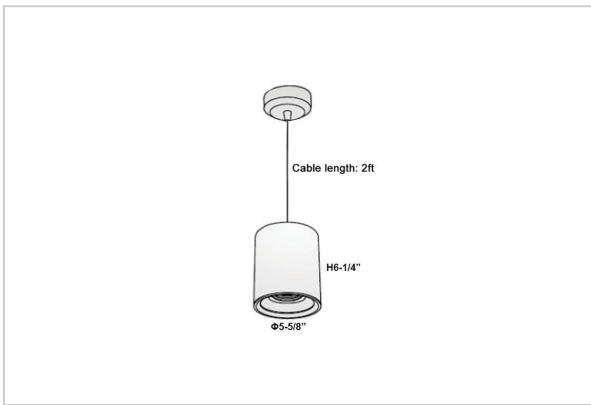

Aurora Pendant Lights

ITEM SKU#: 662187503400

Product Code : IK-RAuroraPL-40W-50K-WH-90C-30D

Voltage	100 - 277 V AC, 50-60 Hz
Lumen Output	3800lm
Power	40W
CCT	5000K
CRI	>90
Beam Angle	30°
Light Distribution	Medium
LED Light Source	Osram SOLERIQ S 19
Start Time	Instant
Driver	Stand Alone (included)
Operating Position	No Swiveling Type
Dimming	Triac Dimming / 0-10 V Dimming
Heads	Single Head
Finish	White
Height	6-1/4"
Diameter	5-5/8"
Optics	Reflective Cup Structure
Application Area	Guest Room, Restaurant, Meeting Room, Club, Hall, Hotel Entrance

Beam Spread (Options)

Spot	15°		Medium		30°		Flood		45°	
	ft	Ø	ft	Ø	ft	Ø	ft	Ø	ft	Ø
3.0	0.72	3.0	1.41	3.0	2.03	3.0	2.03	3.0	2.03	2.03
9.0	2.15	9.0	4.22	9.0	6.09	9.0	6.09	9.0	6.09	6.09
15.0	3.58	15.0	7.04	15.0	10.15	15.0	10.15	15.0	10.15	10.15

Aurora is a technologically advanced LED Pendant Light that incorporates electronic gear and a high-quality lens with wide beam spread. While commonly used as task light, the unique and state-of-the-art design of this luminaire also enhances the overall aesthetics of your store.