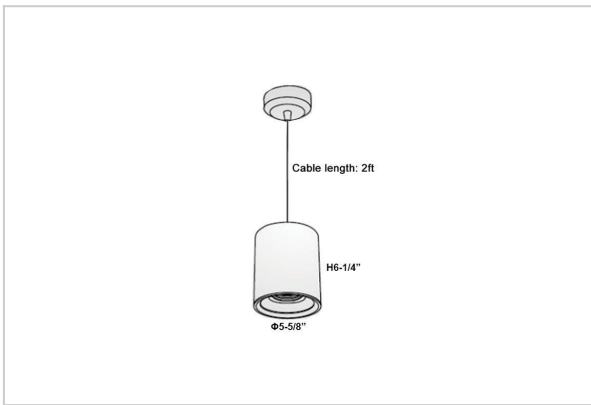

Aurora Pendant Lights

ITEM SKU#: 662187503400

Product Code : IK-RAuroraPL-40W-50K-WH-90C-30D

Voltage	100 - 277 V AC, 50-60 Hz
Lumen Output	3800lm
Power	40W
CCT	5000K
CRI	>90
Beam Angle	30°
Light Distribution	Medium
LED Light Source	Osram SOLERIQ S 19
Start Time	Instant
Driver	Stand Alone (included)
Operating Position	No Swiveling Type
Dimming	Triac Dimming / 0-10 V Dimming
Heads	Single Head
Finish	White
Height	6-1/4"
Diameter	5-5/8"
Optics	Reflective Cup Structure
Application Area	Guest Room, Restaurant, Meeting Room, Club, Hall, Hotel Entrance

Beam Spread (Options)

Spot	15°		Medium 30°		Flood 45°	
	ft	Ø	ft	Ø	ft	Ø
3.0	0.72	3.0	1.41	3.0	2.03	
9.0	2.15	9.0	4.22	9.0	6.09	
15.0	3.58	15.0	7.04	15.0	10.15	

Aurora is a technologically advanced LED Pendant Light that incorporates electronic gear and a high-quality lens with wide beam spread. While commonly used as task light, the unique and state-of-the-art design of this luminaire also enhances the overall aesthetics of your store.