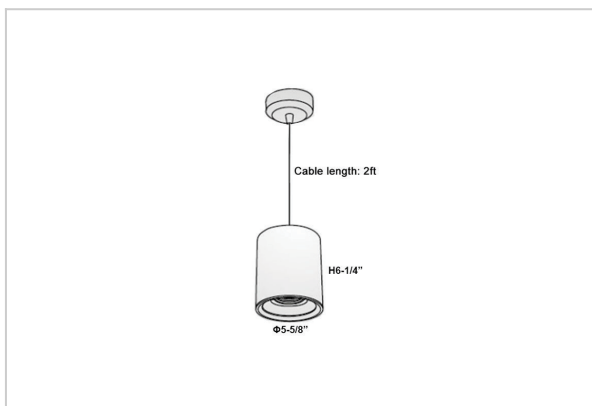

Aurora Pendant Lights

ITEM SKU#: 662187503332

Product Code : IK-RAuroraPL-30W-27K-WH-90C-30D

Voltage	100 - 277 V AC, 50-60 Hz
Lumen Output	2400lm
Power	30W
CCT	2700K
CRI	>90
Beam Angle	30°
Light Distribution	Medium
LED Light Source	Osram SOLERIQ S 19
Start Time	Instant
Driver	Stand Alone (included)
Operating Position	No Swiveling Type
Dimming	Triac Dimming / 0-10 V Dimming
Heads	Single Head
Finish	White
Height	6-1/4"
Diameter	5-5/8"
Optics	Reflective Cup Structure
Application Area	Guest Room, Restaurant, Meeting Room, Club, Hall, Hotel Entrance

Beam Spread (Options)

Spot	15°		Medium 30°		Flood 45°	
	ft	Ø	ft	Ø	ft	Ø
3.0	0.72	3.0	1.41	3.0	2.03	
9.0	2.15	9.0	4.22	9.0	6.09	
15.0	3.58	15.0	7.04	15.0	10.15	

Aurora is a technologically advanced LED Pendant Light that incorporates electronic gear and a high-quality lens with wide beam spread. While commonly used as task light, the unique and state-of-the-art design of this luminaire also enhances the overall aesthetics of your store.