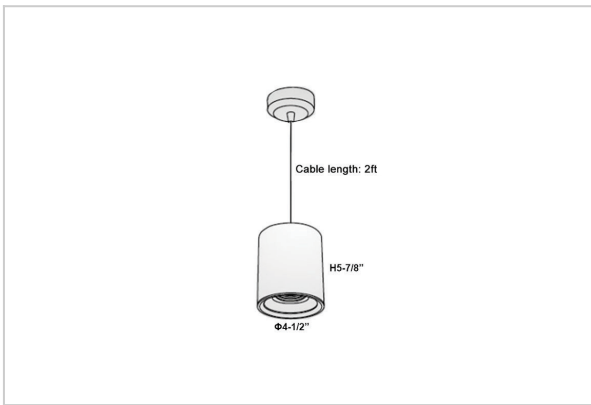

Aurora Pendant Lights

ITEM SKU#: 662187503288

Product Code : IK-RAuroraPL-20W-50K-WH-90C-30D

Voltage	100 - 277 V AC, 50-60 Hz
Lumen Output	1900lm
Power	20W
CCT	5000K
CRI	>90
Beam Angle	30°
Light Distribution	Medium
LED Light Source	Osram SOLERIQ S 19
Start Time	Instant
Driver	Stand Alone (included)
Operating Position	No Swiveling Type
Dimming	Triac Dimming / 0-10 V Dimming
Heads	Single Head
Finish	White
Height	5-7/8"
Diameter	4-1/2"
Optics	Reflective Cup Structure
Application Area	Guest Room, Restaurant, Meeting Room, Club, Hall, Hotel Entrance

Beam Spread (Options)

Spot	15°		Medium 30°		Flood 45°	
	ft	Ø	ft	Ø	ft	Ø
3.0	0.72	3.0	1.41	3.0	2.03	
9.0	2.15	9.0	4.22	9.0	6.09	
15.0	3.58	15.0	7.04	15.0	10.15	

Aurora is a technologically advanced LED Pendant Light that incorporates electronic gear and a high-quality lens with wide beam spread. While commonly used as task light, the unique and state-of-the-art design of this luminaire also enhances the overall aesthetics of your store.