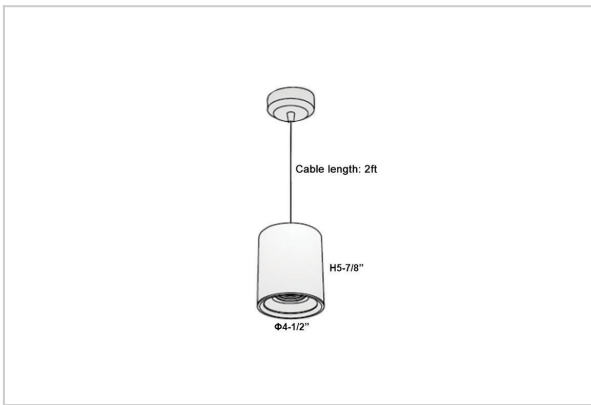

## Product Code : IK-RAuroraPL-20W-40K-WH-90C-30D

Voltage	100 - 277 V AC, 50-60 Hz
Lumen Output	1800lm
Power	20W
CCT	4000K
CRI	>90
Beam Angle	30°
Light Distribution	Medium
LED Light Source	Osram SOLERIQ S 19
Start Time	Instant
Driver	Stand Alone (included)
Operating Position	No Swiveling Type
Dimming	Triac Dimming / 0-10 V Dimming
Heads	Single Head
Finish	White
Height	5-7/8"
Diameter	4-1/2"
Optics	Reflective Cup Structure
Application Area	Guest Room, Restaurant, Meeting Room, Club, Hall, Hotel Entrance

### Beam Spread (Options)

Spot	15°		Medium		30°		Flood		45°	
	ft	Ø	ft	Ø	ft	Ø	ft	Ø	ft	Ø
3.0	0.72		3.0	1.41		3.0	2.03			
9.0	2.15		9.0	4.22		9.0	6.09			
15.0	3.58		15.0	7.04		15.0	10.15			

Aurora is a technologically advanced LED Pendant Light that incorporates electronic gear and a high-quality lens with wide beam spread. While commonly used as task light, the unique and state-of-the-art design of this luminaire also enhances the overall aesthetics of your store.