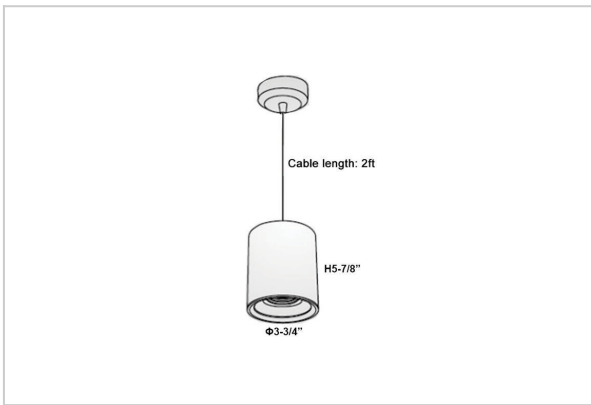

Aurora Pendant Lights

ITEM SKU#: 662187503240

Product Code : IK-RAuroraPL-15W-50K-WH-90C-30D

Voltage	100 - 277 V AC, 50-60 Hz
Lumen Output	1425lm
Power	15W
CCT	5000K
CRI	>90
Beam Angle	30°
Light Distribution	Medium
LED Light Source	Osram SOLERIQ S 19
Start Time	Instant
Driver	Stand Alone (included)
Operating Position	No Swiveling Type
Dimming	Triac Dimming / 0-10 V Dimming
Heads	Single Head
Finish	White
Height	5-7/8"
Diameter	3-3/4"
Optics	Reflective Cup Structure
Application Area	Guest Room, Restaurant, Meeting Room, Club, Hall, Hotel Entrance

Beam Spread (Options)

Spot	15°		Medium		30°		Flood		45°	
	ft	Ø	ft	Ø	ft	Ø	ft	Ø	ft	Ø
3.0	0.72		3.0	1.41	3.0	2.03				
9.0	2.15		9.0	4.22	9.0	6.09				
15.0	3.58		15.0	7.04	15.0	10.15				

Aurora is a technologically advanced LED Pendant Light that incorporates electronic gear and a high-quality lens with wide beam spread. While commonly used as task light, the unique and state-of-the-art design of this luminaire also enhances the overall aesthetics of your store.