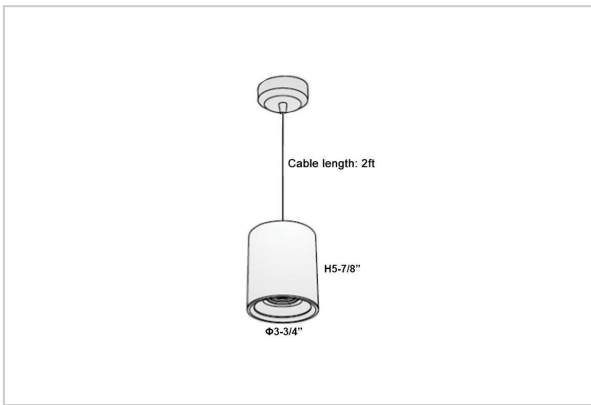

Aurora Pendant Lights

ITEM SKU#: 662187503233

Product Code : IK-RAuroraPL-15W-40K-WH-90C-30D

Voltage	100 - 277 V AC, 50-60 Hz
Lumen Output	1350lm
Power	15W
CCT	4000K
CRI	>90
Beam Angle	30°
Light Distribution	Medium
LED Light Source	Osram SOLERIQ S 19
Start Time	Instant
Driver	Stand Alone (included)
Operating Position	No Swiveling Type
Dimming	Triac Dimming / 0-10 V Dimming
Heads	Single Head
Finish	White
Height	5-7/8"
Diameter	3-3/4"
Optics	Reflective Cup Structure
Application Area	Guest Room, Restaurant, Meeting Room, Club, Hall, Hotel Entrance

Beam Spread (Options)

Spot	15°		Medium 30°		Flood 45°	
	ft	Ø	ft	Ø	ft	Ø
3.0	0.72	3.0	1.41	3.0	2.03	
9.0	2.15	9.0	4.22	9.0	6.09	
15.0	3.58	15.0	7.04	15.0	10.15	

Aurora is a technologically advanced LED Pendant Light that incorporates electronic gear and a high-quality lens with wide beam spread. While commonly used as task light, the unique and state-of-the-art design of this luminaire also enhances the overall aesthetics of your store.