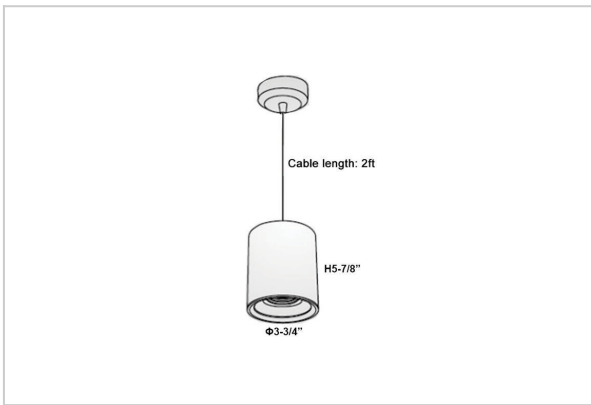

Aurora Pendant Lights

ITEM SKU#: 662187503219

Product Code : IK-RAuroraPL-15W-30K-WH-90C-30D

Voltage	100 - 277 V AC, 50-60 Hz
Lumen Output	1275lm
Power	15W
CCT	3000K
CRI	>90
Beam Angle	30°
Light Distribution	Medium
LED Light Source	Osram SOLERIQ S 19
Start Time	Instant
Driver	Stand Alone (included)
Operating Position	No Swiveling Type
Dimming	Triac Dimming / 0-10 V Dimming
Heads	Single Head
Finish	White
Height	5-7/8"
Diameter	3-3/4"
Optics	Reflective Cup Structure
Application Area	Guest Room, Restaurant, Meeting Room, Club, Hall, Hotel Entrance

Beam Spread (Options)

Spot	15°		Medium		30°		Flood		45°	
	ft	Ø	ft	Ø	ft	Ø	ft	Ø	ft	Ø
3.0	0.72		3.0	1.41	3.0	2.03				
9.0	2.15		9.0	4.22	9.0	6.09				
15.0	3.58		15.0	7.04	15.0	10.15				

Aurora is a technologically advanced LED Pendant Light that incorporates electronic gear and a high-quality lens with wide beam spread. While commonly used as task light, the unique and state-of-the-art design of this luminaire also enhances the overall aesthetics of your store.