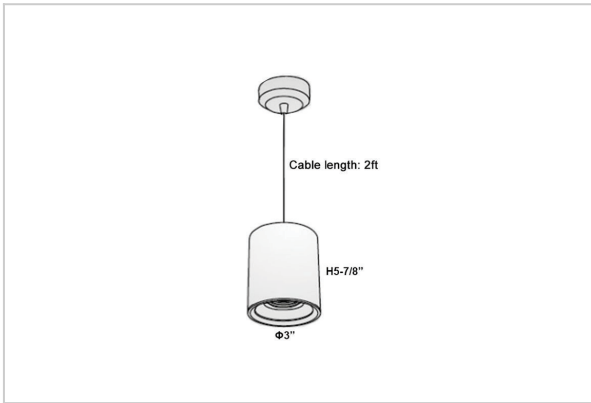

## Product Code : IK-RAuroraPL-8W-50K-WH-90C-30D

Voltage	100 - 277 V AC, 50-60 Hz
Lumen Output	760lm
Power	8W
CCT	5000K
CRI	>90
Beam Angle	30°
Light Distribution	Medium
LED Light Source	Osram SOLERIQ S 19
Start Time	Instant
Driver	Stand Alone (included)
Operating Position	No Swiveling Type
Dimming	Triac Dimming / 0-10 V Dimming
Heads	Single Head
Finish	White
Height	5-7/8"
Diameter	3"
Optics	Reflective Cup Structure
Application Area	Guest Room, Restaurant, Meeting Room, Club, Hall, Hotel Entrance

### Beam Spread (Options)

Spot	15°		Medium		30°		Flood		45°	
	ft	Ø	ft	Ø	ft	Ø	ft	Ø	ft	Ø
3.0	0.72		3.0	1.41	3.0	2.03				
9.0	2.15		9.0	4.22	9.0	6.09				
15.0	3.58		15.0	7.04	15.0	10.15				

Aurora is a technologically advanced LED Pendant Light that incorporates electronic gear and a high-quality lens with wide beam spread. While commonly used as task light, the unique and state-of-the-art design of this luminaire also enhances the overall aesthetics of your store.