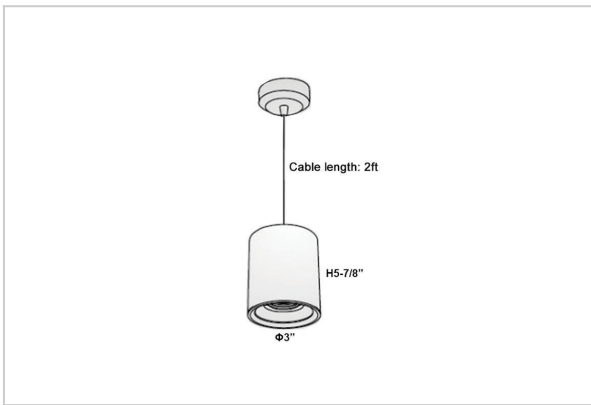

Aurora Pendant Lights

ITEM SKU#: 662187503141

Product Code : IK-RAuroraPL-8W-40K-WH-90C-30D

Voltage	100 - 277 V AC, 50-60 Hz
Lumen Output	720lm
Power	8W
CCT	4000K
CRI	>90
Beam Angle	30°
Light Distribution	Medium
LED Light Source	Osram SOLERIQ S 19
Start Time	Instant
Driver	Stand Alone (included)
Operating Position	No Swiveling Type
Dimming	Triac Dimming / 0-10 V Dimming
Heads	Single Head
Finish	White
Height	5-7/8"
Diameter	3"
Optics	Reflective Cup Structure
Application Area	Guest Room, Restaurant, Meeting Room, Club, Hall, Hotel Entrance

Beam Spread (Options)

Spot	15°		Medium		30°		Flood		45°	
	ft	Ø	ft	Ø	ft	Ø	ft	Ø	ft	Ø
3.0	0.72		3.0	1.41	3.0	2.03				
9.0	2.15		9.0	4.22	9.0	6.09				
15.0	3.58		15.0	7.04	15.0	10.15				

Aurora is a technologically advanced LED Pendant Light that incorporates electronic gear and a high-quality lens with wide beam spread. While commonly used as task light, the unique and state-of-the-art design of this luminaire also enhances the overall aesthetics of your store.