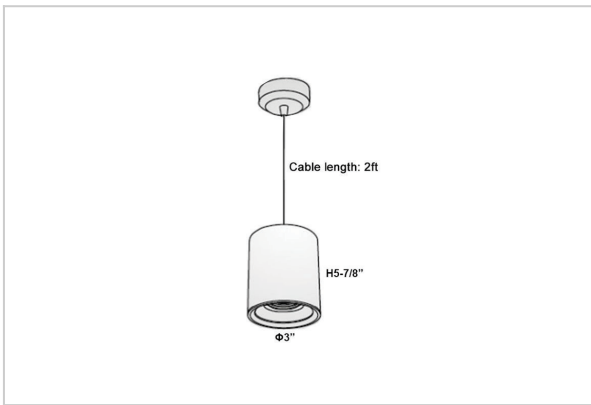

Aurora Pendant Lights

ITEM SKU#: 662187503134

Product Code : IK-RAuroraPL-8W-30K-WH-90C-30D

Voltage	100 - 277 V AC, 50-60 Hz
Lumen Output	680lm
Power	8W
CCT	3000K
CRI	>90
Beam Angle	30°
Light Distribution	Medium
LED Light Source	Osram SOLERIQ S 19
Start Time	Instant
Driver	Stand Alone (included)
Operating Position	No Swiveling Type
Dimming	Triac Dimming / 0-10 V Dimming
Heads	Single Head
Finish	White
Height	5-7/8"
Diameter	3"
Optics	Reflective Cup Structure
Application Area	Guest Room, Restaurant, Meeting Room, Club, Hall, Hotel Entrance

Beam Spread (Options)

Spot	15°		Medium		30°		Flood		45°	
	ft	Ø	ft	Ø	ft	Ø	ft	Ø	ft	Ø
3.0	0.72		3.0	1.41	3.0	2.03				
9.0	2.15		9.0	4.22	9.0	6.09				
15.0	3.58		15.0	7.04	15.0	10.15				

Aurora is a technologically advanced LED Pendant Light that incorporates electronic gear and a high-quality lens with wide beam spread. While commonly used as task light, the unique and state-of-the-art design of this luminaire also enhances the overall aesthetics of your store.