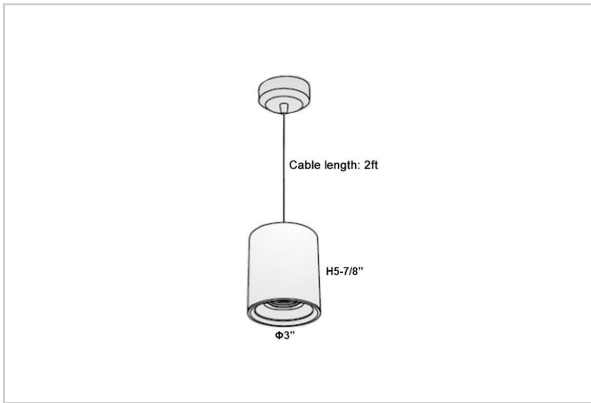

Aurora Pendant Lights

ITEM SKU#: 662187503103

Product Code : IK-RAuroraPL-55W-40K-BL-90C-30D

Voltage	100 - 277 V AC, 50-60 Hz
Lumen Output	4950lm
Power	55W
CCT	4000K
CRI	>90
Beam Angle	30°
Light Distribution	Medium
LED Light Source	Osram SOLERIQ S 19
Start Time	Instant
Driver	Stand Alone (included)
Operating Position	No Swiveling Type
Dimming	Triac Dimming / 0-10 V Dimming
Heads	Single Head
Finish	Black
Height	7-1/8"
Diameter	6-3/4"
Optics	Reflective Cup Structure
Application Area	Guest Room, Restaurant, Meeting Room, Club, Hall, Hotel Entrance

Beam Spread (Options)

Spot	15°		Medium		30°		Flood		45°	
	ft	Ø	ft	Ø	ft	Ø	ft	Ø	ft	Ø
3.0	0.72		3.0	1.41		3.0	2.03			
9.0	2.15		9.0	4.22		9.0	6.09			
15.0	3.58		15.0	7.04		15.0	10.15			

Aurora is a technologically advanced LED Pendant Light that incorporates electronic gear and a high-quality lens with wide beam spread. While commonly used as task light, the unique and state-of-the-art design of this luminaire also enhances the overall aesthetics of your store.