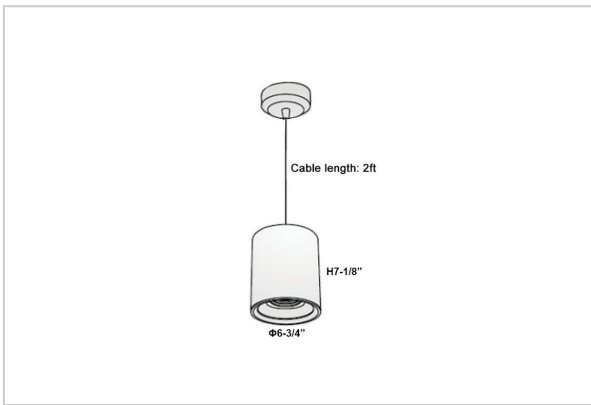

## Product Code : IK-RAuroraPL-50W-50K-BL-90C-30D

Voltage	100 - 277 V AC, 50-60 Hz
Lumen Output	4750lm
Power	50W
CCT	5000K
CRI	>90
Beam Angle	30°
Light Distribution	Medium
LED Light Source	Osram SOLERIQ S 19
Start Time	Instant
Driver	Stand Alone (included)
Operating Position	No Swiveling Type
Dimming	Triac Dimming / 0-10 V Dimming
Heads	Single Head
Finish	Black
Height	7-1/8"
Diameter	6-3/4"
Optics	Reflective Cup Structure
Application Area	Guest Room, Restaurant, Meeting Room, Club, Hall, Hotel Entrance

### Beam Spread (Options)

Spot	15°		Medium		30°		Flood		45°	
	ft	Ø	ft	Ø	ft	Ø	ft	Ø	ft	Ø
3.0	0.72		3.0	1.41		3.0	2.03			
9.0	2.15		9.0	4.22		9.0	6.09			
15.0	3.58		15.0	7.04		15.0	10.15			

Aurora is a technologically advanced LED Pendant Light that incorporates electronic gear and a high-quality lens with wide beam spread. While commonly used as task light, the unique and state-of-the-art design of this luminaire also enhances the overall aesthetics of your store.