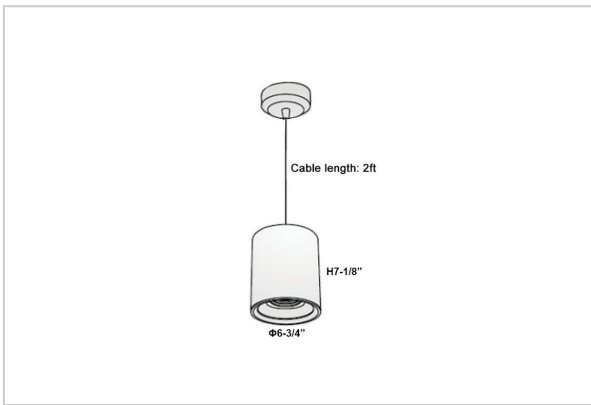

Aurora Pendant Lights

ITEM SKU#: 662187503066

Product Code : IK-RAuroraPL-50W-40K-BL-90C-30D

Voltage	100 - 277 V AC, 50-60 Hz
Lumen Output	4500lm
Power	50W
CCT	4000K
CRI	>90
Beam Angle	30°
Light Distribution	Medium
LED Light Source	Osram SOLERIQ S 19
Start Time	Instant
Driver	Stand Alone (included)
Operating Position	No Swiveling Type
Dimming	Triac Dimming / 0-10 V Dimming
Heads	Single Head
Finish	Black
Height	7-1/8"
Diameter	6-3/4"
Optics	Reflective Cup Structure
Application Area	Guest Room, Restaurant, Meeting Room, Club, Hall, Hotel Entrance

Beam Spread (Options)

Spot	15°		Medium 30°		Flood 45°	
	ft	Ø	ft	Ø	ft	Ø
3.0	0.72	3.0	1.41	3.0	2.03	
9.0	2.15	9.0	4.22	9.0	6.09	
15.0	3.58	15.0	7.04	15.0	10.15	

Aurora is a technologically advanced LED Pendant Light that incorporates electronic gear and a high-quality lens with wide beam spread. While commonly used as task light, the unique and state-of-the-art design of this luminaire also enhances the overall aesthetics of your store.