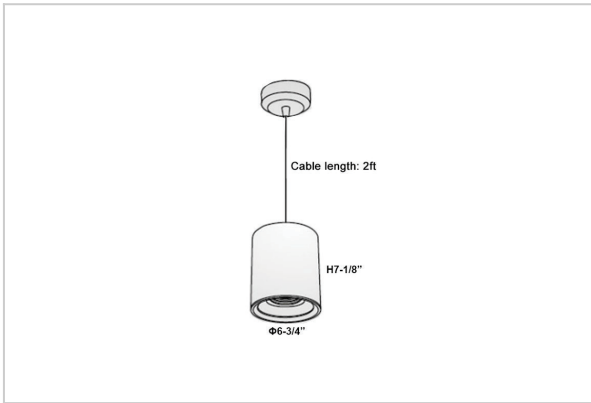

## Product Code : IK-RAuroraPL-50W-27K-BL-90C-30D

Voltage	100 - 277 V AC, 50-60 Hz
Lumen Output	4000lm
Power	50W
CCT	2700K
CRI	>90
Beam Angle	30°
Light Distribution	Medium
LED Light Source	Osram SOLERIQ S 19
Start Time	Instant
Driver	Stand Alone (included)
Operating Position	No Swiveling Type
Dimming	Triac Dimming / 0-10 V Dimming
Heads	Single Head
Finish	Black
Height	7-1/8"
Diameter	6-3/4"
Optics	Reflective Cup Structure
Application Area	Guest Room, Restaurant, Meeting Room, Club, Hall, Hotel Entrance

### Beam Spread (Options)

Spot	15°		Medium		30°		Flood		45°	
	ft	Ø	ft	Ø	ft	Ø	ft	Ø	ft	Ø
3.0	0.72		3.0	1.41		3.0	2.03			
9.0	2.15		9.0	4.22		9.0	6.09			
15.0	3.58		15.0	7.04		15.0	10.15			

Aurora is a technologically advanced LED Pendant Light that incorporates electronic gear and a high-quality lens with wide beam spread. While commonly used as task light, the unique and state-of-the-art design of this luminaire also enhances the overall aesthetics of your store.