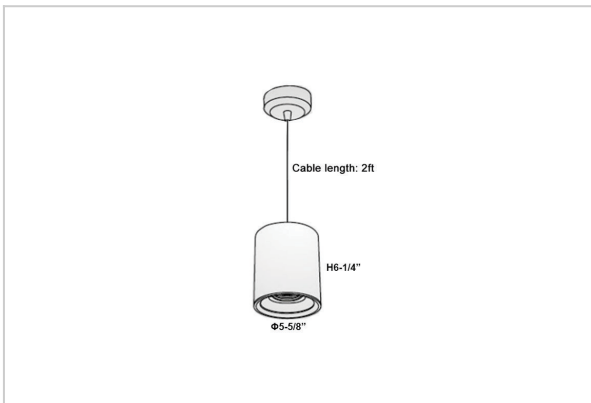

## Product Code : IK-RAuroraPL-30W-30K-BL-90C-30D

Voltage	100 - 277 V AC, 50-60 Hz
Lumen Output	2550lm
Power	30W
CCT	3000K
CRI	>90
Beam Angle	30°
Light Distribution	Medium
LED Light Source	Osram SOLERIQ S 19
Start Time	Instant
Driver	Stand Alone (included)
Operating Position	No Swiveling Type
Dimming	Triac Dimming / 0-10 V Dimming
Heads	Single Head
Finish	Black
Height	6-1/4"
Diameter	5-5/8"
Optics	Reflective Cup Structure
Application Area	Guest Room, Restaurant, Meeting Room, Club, Hall, Hotel Entrance

### Beam Spread (Options)

Spot	15°		Medium		30°		Flood		45°	
	ft	Ø	ft	Ø	ft	Ø	ft	Ø	ft	Ø
3.0	0.72		3.0	1.41			3.0	2.03		
9.0	2.15		9.0	4.22			9.0	6.09		
15.0	3.58		15.0	7.04			15.0	10.15		

Aurora is a technologically advanced LED Pendant Light that incorporates electronic gear and a high-quality lens with wide beam spread. While commonly used as task light, the unique and state-of-the-art design of this luminaire also enhances the overall aesthetics of your store.