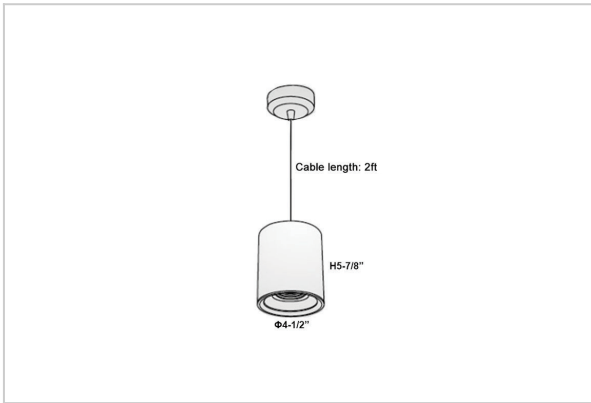

Aurora Pendant Lights

ITEM SKU#: 662187502922

Product Code : IK-RAuroraPL-25W-30K-BL-90C-30D

Voltage	100 - 277 V AC, 50-60 Hz
Lumen Output	2125lm
Power	25W
CCT	3000K
CRI	>90
Beam Angle	30°
Light Distribution	Medium
LED Light Source	Osram SOLERIQ S 19
Start Time	Instant
Driver	Stand Alone (included)
Operating Position	No Swiveling Type
Dimming	Triac Dimming / 0-10 V Dimming
Heads	Single Head
Finish	Black
Height	5-7/8"
Diameter	4-1/2"
Optics	Reflective Cup Structure
Application Area	Guest Room, Restaurant, Meeting Room, Club, Hall, Hotel Entrance

Beam Spread (Options)

Spot	15°		Medium 30°		Flood 45°	
	ft	Ø	ft	Ø	ft	Ø
3.0	0.72	3.0	1.41	3.0	2.03	
9.0	2.15	9.0	4.22	9.0	6.09	
15.0	3.58	15.0	7.04	15.0	10.15	

Aurora is a technologically advanced LED Pendant Light that incorporates electronic gear and a high-quality lens with wide beam spread. While commonly used as task light, the unique and state-of-the-art design of this luminaire also enhances the overall aesthetics of your store.