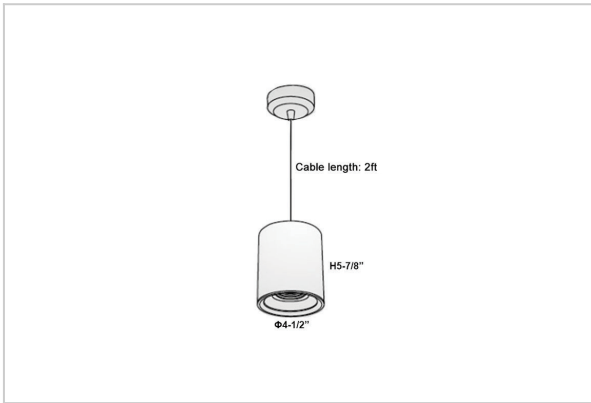

## Product Code : IK-RAuroraPL-25W-27K-BL-90C-30D

Voltage	100 - 277 V AC, 50-60 Hz
Lumen Output	2000lm
Power	25W
CCT	2700K
CRI	>90
Beam Angle	30°
Light Distribution	Medium
LED Light Source	Osram SOLERIQ S 19
Start Time	Instant
Driver	Stand Alone (included)
Operating Position	No Swiveling Type
Dimming	Triac Dimming / 0-10 V Dimming
Heads	Single Head
Finish	Black
Height	5-7/8"
Diameter	4-1/2"
Optics	Reflective Cup Structure
Application Area	Guest Room, Restaurant, Meeting Room, Club, Hall, Hotel Entrance

### Beam Spread (Options)

Spot	15°		Medium		30°		Flood		45°	
	ft	Ø	ft	Ø	ft	Ø	ft	Ø	ft	Ø
3.0	0.72		3.0	1.41			3.0	2.03		
9.0	2.15		9.0	4.22			9.0	6.09		
15.0	3.58		15.0	7.04			15.0	10.15		

Aurora is a technologically advanced LED Pendant Light that incorporates electronic gear and a high-quality lens with wide beam spread. While commonly used as task light, the unique and state-of-the-art design of this luminaire also enhances the overall aesthetics of your store.