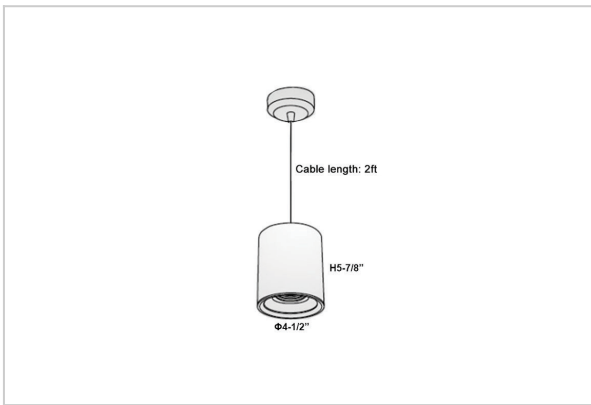

## Product Code : IK-RAuroraPL-25W-27K-BL-90C-30D

Voltage	100 - 277 V AC, 50-60 Hz
Lumen Output	2000lm
Power	25W
CCT	2700K
CRI	>90
Beam Angle	30°
Light Distribution	Medium
LED Light Source	Osram SOLERIQ S 19
Start Time	Instant
Driver	Stand Alone (included)
Operating Position	No Swiveling Type
Dimming	Triac Dimming / 0-10 V Dimming
Heads	Single Head
Finish	Black
Height	5-7/8"
Diameter	4-1/2"
Optics	Reflective Cup Structure
Application Area	Guest Room, Restaurant, Meeting Room, Club, Hall, Hotel Entrance

### Beam Spread (Options)

Spot	15°		Medium		30°		Flood		45°	
	ft	Ø	ft	Ø	ft	Ø	ft	Ø	ft	Ø
3.0	0.72		3.0	1.41		3.0	2.03			
9.0	2.15		9.0	4.22		9.0	6.09			
15.0	3.58		15.0	7.04		15.0	10.15			

Aurora is a technologically advanced LED Pendant Light that incorporates electronic gear and a high-quality lens with wide beam spread. While commonly used as task light, the unique and state-of-the-art design of this luminaire also enhances the overall aesthetics of your store.