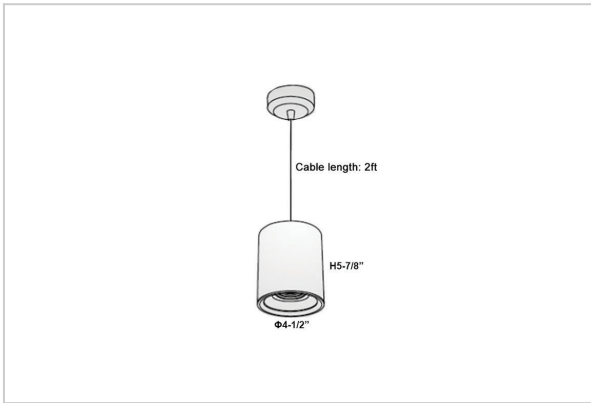

Aurora Pendant Lights

ITEM SKU#: 662187502885

Product Code : IK-RAuroraPL-20W-30K-BL-90C-30D

Voltage	100 - 277 V AC, 50-60 Hz
Lumen Output	1700lm
Power	20W
CCT	3000K
CRI	>90
Beam Angle	30°
Light Distribution	Medium
LED Light Source	Osram SOLERIQ S 19
Start Time	Instant
Driver	Stand Alone (included)
Operating Position	No Swiveling Type
Dimming	Triac Dimming / 0-10 V Dimming
Heads	Single Head
Finish	Black
Height	5-7/8"
Diameter	4-1/2"
Optics	Reflective Cup Structure
Application Area	Guest Room, Restaurant, Meeting Room, Club, Hall, Hotel Entrance

Beam Spread (Options)

Spot	15°		30°		45°	
	ft	Ø	ft	Ø	ft	Ø
3.0	0.72	3.0	1.41	3.0	2.03	
9.0	2.15	9.0	4.22	9.0	6.09	
15.0	3.58	15.0	7.04	15.0	10.15	

Aurora is a technologically advanced LED Pendant Light that incorporates electronic gear and a high-quality lens with wide beam spread. While commonly used as task light, the unique and state-of-the-art design of this luminaire also enhances the overall aesthetics of your store.