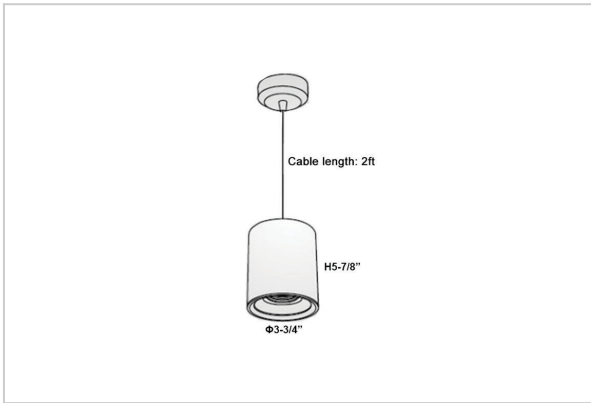

## Product Code : IK-RAuroraPL-15W-40K-BL-90C-30D

Voltage	100 - 277 V AC, 50-60 Hz
Lumen Output	1350lm
Power	15W
CCT	4000K
CRI	>90
Beam Angle	30°
Light Distribution	Medium
LED Light Source	Osram SOLERIQ S 19
Start Time	Instant
Driver	Stand Alone (included)
Operating Position	No Swiveling Type
Dimming	Triac Dimming / 0-10 V Dimming
Heads	Single Head
Finish	Black
Height	5-7/8"
Diameter	3-3/4"
Optics	Reflective Cup Structure
Application Area	Guest Room, Restaurant, Meeting Room, Club, Hall, Hotel Entrance

### Beam Spread (Options)

Spot	15°		Medium		30°		Flood		45°	
	ft	Ø	ft	Ø	ft	Ø	ft	Ø	ft	Ø
3.0	0.72		3.0	1.41			3.0	2.03		
9.0	2.15		9.0	4.22			9.0	6.09		
15.0	3.58		15.0	7.04			15.0	10.15		

Aurora is a technologically advanced LED Pendant Light that incorporates electronic gear and a high-quality lens with wide beam spread. While commonly used as task light, the unique and state-of-the-art design of this luminaire also enhances the overall aesthetics of your store.