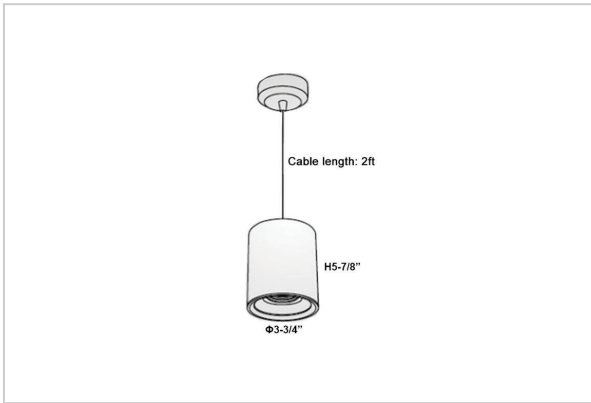

Aurora Pendant Lights

ITEM SKU#: 662187502847

Product Code : IK-RAuroraPL-15W-30K-BL-90C-30D

Voltage	100 - 277 V AC, 50-60 Hz
Lumen Output	1275lm
Power	15W
CCT	3000K
CRI	>90
Beam Angle	30°
Light Distribution	Medium
LED Light Source	Osram SOLERIQ S 19
Start Time	Instant
Driver	Stand Alone (included)
Operating Position	No Swiveling Type
Dimming	Triac Dimming / 0-10 V Dimming
Heads	Single Head
Finish	Black
Height	5-7/8"
Diameter	3-3/4"
Optics	Reflective Cup Structure
Application Area	Guest Room, Restaurant, Meeting Room, Club, Hall, Hotel Entrance

Beam Spread (Options)

Spot	15°		Medium		30°		Flood		45°	
	ft	Ø	ft	Ø	ft	Ø	ft	Ø	ft	Ø
3.0	0.72		3.0	1.41		3.0	2.03			
9.0	2.15		9.0	4.22		9.0	6.09			
15.0	3.58		15.0	7.04		15.0	10.15			

Aurora is a technologically advanced LED Pendant Light that incorporates electronic gear and a high-quality lens with wide beam spread. While commonly used as task light, the unique and state-of-the-art design of this luminaire also enhances the overall aesthetics of your store.