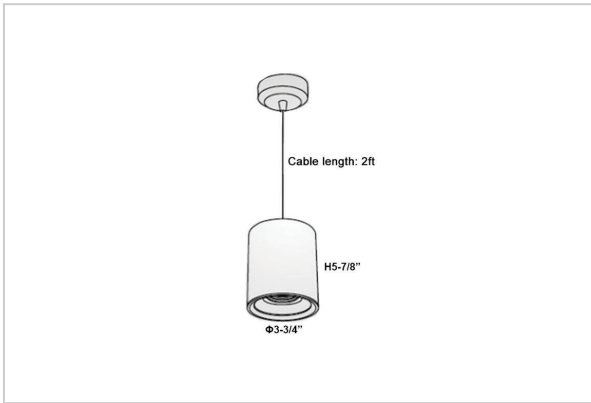

Aurora Pendant Lights

ITEM SKU#: 662187502830

Product Code : IK-RAuroraPL-15W-27K-BL-90C-30D

Voltage	100 - 277 V AC, 50-60 Hz
Lumen Output	1200lm
Power	15W
CCT	2700K
CRI	>90
Beam Angle	30°
Light Distribution	Medium
LED Light Source	Osram SOLERIQ S 19
Start Time	Instant
Driver	Stand Alone (included)
Operating Position	No Swiveling Type
Dimming	Triac Dimming / 0-10 V Dimming
Heads	Single Head
Finish	Black
Height	5-7/8"
Diameter	3-3/4"
Optics	Reflective Cup Structure
Application Area	Guest Room, Restaurant, Meeting Room, Club, Hall, Hotel Entrance

Beam Spread (Options)

Spot	15°		Medium		30°		Flood		45°	
	ft	Ø	ft	Ø	ft	Ø	ft	Ø	ft	Ø
3.0	0.72		3.0	1.41		3.0	2.03			
9.0	2.15		9.0	4.22		9.0	6.09			
15.0	3.58		15.0	7.04		15.0	10.15			

Aurora is a technologically advanced LED Pendant Light that incorporates electronic gear and a high-quality lens with wide beam spread. While commonly used as task light, the unique and state-of-the-art design of this luminaire also enhances the overall aesthetics of your store.