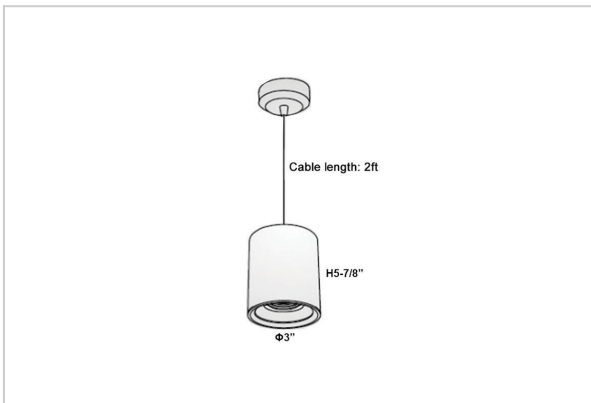

Aurora Pendant Lights

ITEM SKU#: 662187502786

Product Code : IK-RAuroraPL-12W-27K-BL-90C-30D

Voltage	100 - 277 V AC, 50-60 Hz
Lumen Output	960lm
Power	12W
CCT	2700K
CRI	>90
Beam Angle	30°
Light Distribution	Medium
LED Light Source	Osram SOLERIQ S 19
Start Time	Instant
Driver	Stand Alone (included)
Operating Position	No Swiveling Type
Dimming	Triac Dimming / 0-10 V Dimming
Heads	Single Head
Finish	Black
Height	5-7/8"
Diameter	3"
Optics	Reflective Cup Structure
Application Area	Guest Room, Restaurant, Meeting Room, Club, Hall, Hotel Entrance

Beam Spread (Options)

Spot	15°		Medium		30°		Flood		45°	
	ft	Ø	ft	Ø	ft	Ø	ft	Ø	ft	Ø
3.0	0.72		3.0	1.41		3.0	2.03			
9.0	2.15		9.0	4.22		9.0	6.09			
15.0	3.58		15.0	7.04		15.0	10.15			

Aurora is a technologically advanced LED Pendant Light that incorporates electronic gear and a high-quality lens with wide beam spread. While commonly used as task light, the unique and state-of-the-art design of this luminaire also enhances the overall aesthetics of your store.