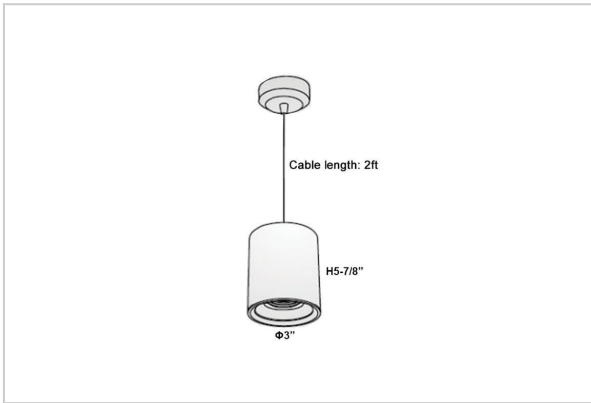

## Product Code : IK-RAuroraPL-8W-40K-BL-90C-30D

Voltage	100 - 277 V AC, 50-60 Hz
Lumen Output	720lm
Power	8W
CCT	4000K
CRI	>90
Beam Angle	30°
Light Distribution	Medium
LED Light Source	Osram SOLERIQ S 19
Start Time	Instant
Driver	Stand Alone (included)
Operating Position	No Swiveling Type
Dimming	Triac Dimming / 0-10 V Dimming
Heads	Single Head
Finish	Black
Height	5-7/8"
Diameter	3"
Optics	Reflective Cup Structure
Application Area	Guest Room, Restaurant, Meeting Room, Club, Hall, Hotel Entrance

### Beam Spread (Options)

Spot	15°		Medium		30°		Flood		45°	
	ft	Ø	ft	Ø	ft	Ø	ft	Ø	ft	Ø
3.0	0.72		3.0	1.41			3.0	2.03		
9.0	2.15		9.0	4.22			9.0	6.09		
15.0	3.58		15.0	7.04			15.0	10.15		

Aurora is a technologically advanced LED Pendant Light that incorporates electronic gear and a high-quality lens with wide beam spread. While commonly used as task light, the unique and state-of-the-art design of this luminaire also enhances the overall aesthetics of your store.