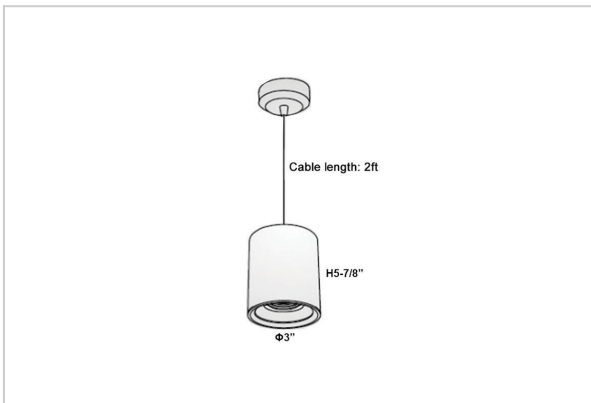

Aurora Pendant Lights

ITEM SKU#: 662187502717

Product Code : IK-RAuroraPL-55W-30K-WH-90C-15D

| | |
|--------------------|--|
| Voltage | 100 - 277 V AC, 50-60 Hz |
| Lumen Output | 4675lm |
| Power | 55W |
| CCT | 3000K |
| CRI | >90 |
| Beam Angle | 15° |
| Light Distribution | Spot |
| LED Light Source | Osram SOLERIQ S 19 |
| Start Time | Instant |
| Driver | Stand Alone (included) |
| Operating Position | No Swiveling Type |
| Dimming | Triac Dimming / 0-10 V Dimming |
| Heads | Single Head |
| Finish | White |
| Height | 7-1/8" |
| Diameter | 6-3/4" |
| Optics | Reflective Cup Structure |
| Application Area | Guest Room, Restaurant, Meeting Room, Club, Hall, Hotel Entrance |

Beam Spread (Options)

| Spot 15° | | Medium 30° | | Flood 45° | |
|----------|------|------------|------|-----------|-------|
| ft | Ø | ft | Ø | ft | Ø |
| 3.0 | 0.72 | 3.0 | 1.41 | 3.0 | 2.03 |
| 9.0 | 2.15 | 9.0 | 4.22 | 9.0 | 6.09 |
| 15.0 | 3.58 | 15.0 | 7.04 | 15.0 | 10.15 |