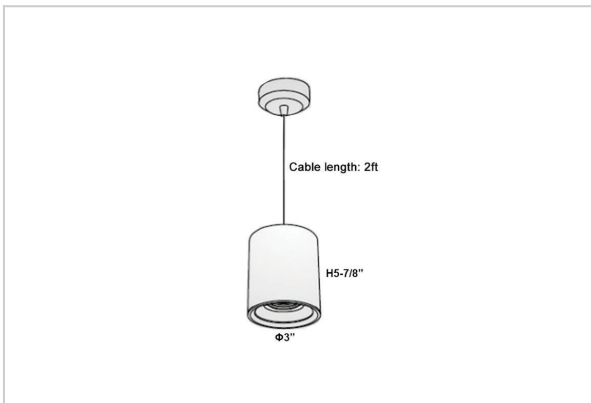

## Product Code : IK-RAuroraPL-55W-30K-WH-90C-15D

Voltage	100 - 277 V AC, 50-60 Hz
Lumen Output	4675lm
Power	55W
CCT	3000K
CRI	>90
Beam Angle	15°
Light Distribution	Spot
LED Light Source	Osram SOLERIQ S 19
Start Time	Instant
Driver	Stand Alone (included)
Operating Position	No Swiveling Type
Dimming	Triac Dimming / 0-10 V Dimming
Heads	Single Head
Finish	White
Height	7-1/8"
Diameter	6-3/4"
Optics	Reflective Cup Structure
Application Area	Guest Room, Restaurant, Meeting Room, Club, Hall, Hotel Entrance

### Beam Spread (Options)

Spot 15°		Medium 30°		Flood 45°	
ft	Ø	ft	Ø	ft	Ø
3.0	0.72	3.0	1.41	3.0	2.03
9.0	2.15	9.0	4.22	9.0	6.09
15.0	3.58	15.0	7.04	15.0	10.15

Aurora is a technologically advanced LED Pendant Light that incorporates electronic gear and a high-quality lens with wide beam spread. While commonly used as task light, the unique and state-of-the-art design of this luminaire also enhances the overall aesthetics of your store.