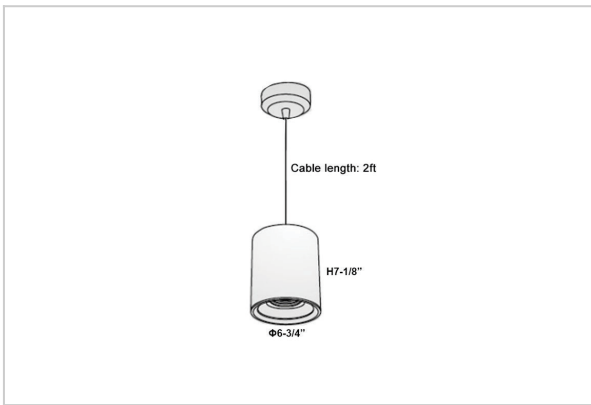

Aurora Pendant Lights

ITEM SKU#: 662187502694

Product Code : IK-RAuroraPL-50W-50K-WH-90C-15D

Voltage	100 - 277 V AC, 50-60 Hz
Lumen Output	4750lm
Power	50W
CCT	5000K
CRI	>90
Beam Angle	15°
Light Distribution	Spot
LED Light Source	Osram SOLERIQ S 19
Start Time	Instant
Driver	Stand Alone (included)
Operating Position	No Swiveling Type
Dimming	Triac Dimming / 0-10 V Dimming
Heads	Single Head
Finish	White
Height	7-1/8"
Diameter	6-3/4"
Optics	Reflective Cup Structure
Application Area	Guest Room, Restaurant, Meeting Room, Club, Hall, Hotel Entrance

Beam Spread (Options)

Spot	15°	Medium	30°	Flood	45°
ft	Ø	ft	Ø	ft	Ø
3.0	0.72	3.0	1.41	3.0	2.03
9.0	2.15	9.0	4.22	9.0	6.09
15.0	3.58	15.0	7.04	15.0	10.15

Aurora is a technologically advanced LED Pendant Light that incorporates electronic gear and a high-quality lens with wide beam spread. While commonly used as task light, the unique and state-of-the-art design of this luminaire also enhances the overall aesthetics of your store.